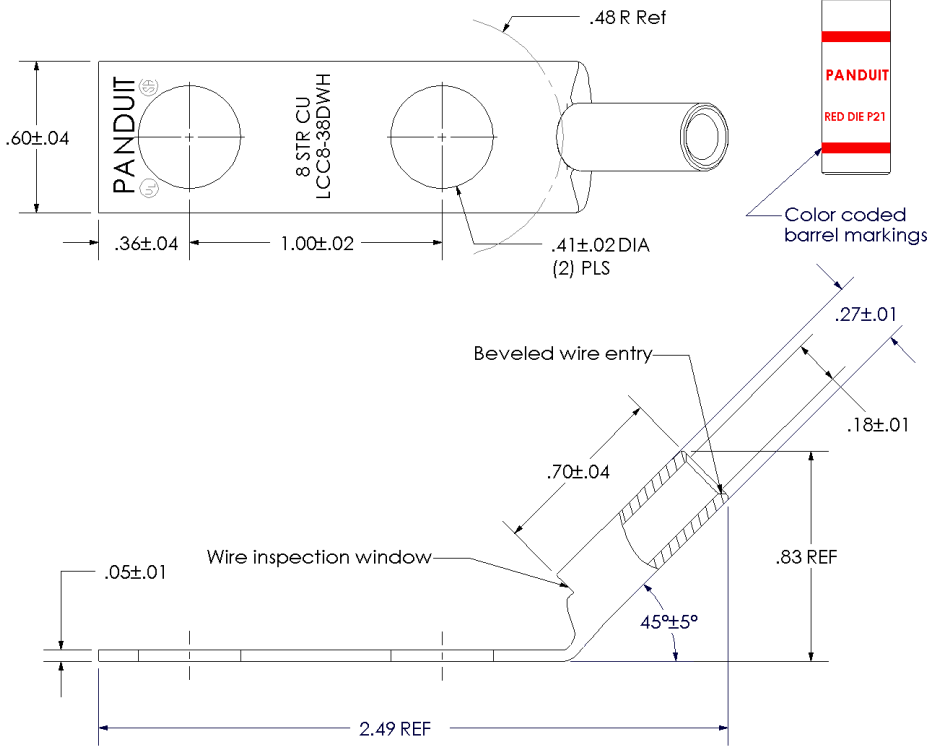

sales@integrated-circuit.com

Distributor of Panduit: Excellent Integrated System Limited
 Datasheet of LCC8-38DWH-L - LUG COPPER 2 HOLE

THIS COPY IS PROVIDED ON A RESTRICTED BASIS AND IS NOT TO BE USED IN ANY WAY DETRIMENTAL TO THE INTERESTS OF PANDUIT CORP.

Material	High Conductivity Seamless Copper Tube
Plating	Electro-Tin
Wire Size	8 AWG
Wire Type	Stranded Copper; Class B: Compact, Compressed or Concentric, Class C: Concentric
Wire Strip Length	3/4 in.
Stud Size	3/8 in.
UL Listed Wire Connector	Yes, for applications up to 35kv. Consult cable manufacturer for voltage stress relief instructions with applications greater than 2000 volts.
UL Temperature Rating	90° C
C.S.A Certified Wire Connector	Yes
Panduit Color Code on Barrel	RED
Panduit Die Index No. on Barrel	P21
Alternate Industry Die Index No. () on Barrel	N/A

				PANDUIT CORP. TINLEY PARK, ILLINOIS	
				LCC8-38DWH-L Copper Lug - Two-Hole, Long Barrel with Window, 45° Angle Tongue	
00	7/02	SAB	DRL	RELEASED	10341
REV	DATE	BY	CHK	DESCRIPTION	ECN
					SCALE N/A
					DRAWING NO / CAD FILE LCC8-38DWH-CUST