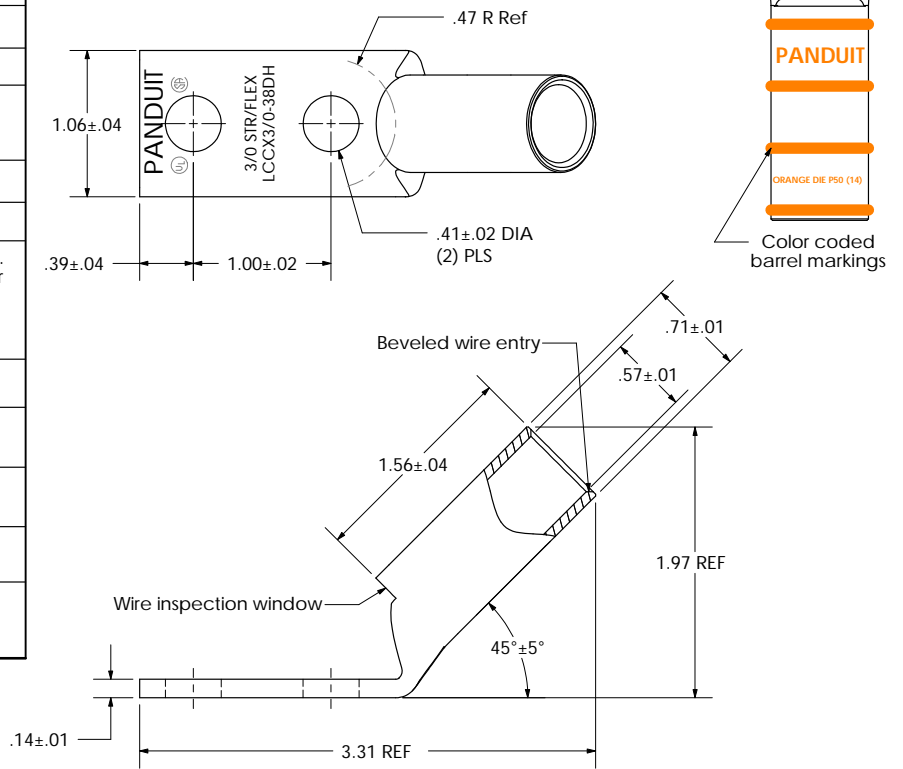

Excellent Integrated System Limited

Stocking Distributor

Click to view price, real time Inventory, Delivery & Lifecycle Information:

[Panduit](#)

[LCCX3/0-38DH-X](#)

For any questions, you can email us directly:

sales@integrated-circuit.com

THIS COPY IS PROVIDED ON A RESTRICTED BASIS AND IS NOT TO BE USED IN ANY WAY DETRIMENTAL TO THE INTERESTS OF PANDUIT CORP.

Material	High Conductivity Seamless Copper Tube
Plating	Electro-Tin
Wire Size	3/0 STR/FLEX
Wire Type	Stranded Copper: Class B & C, Compact, Class G, H, I, K, M, Locomotive
Wire Strip Length	1-5/8 in.
Stud Size	3/8 in.
UL Listed Wire Connector	Yes, for applications up to 35kv. Consult cable manufacturer for voltage stress relief instructions with applications greater than 2000 volts.
UL Temperature Rating	90 ° C
C.S.A Certified Wire Connector	Yes
Panduit Color Code on Barrel	ORANGE
Panduit Die Index No. on Barrel	P50
Alternate Industry Die Index No. () on Barrel	(14)

				PANDUIT CORP. TINLEY PARK, ILLINOIS	
				LCCX3/0-38DH-X	
				Copper Lug - Two-Hole, Long Flex Barrel with Window, 45° Angle Tongue	
00	6/03	SAC	SAC	RELEASED	10850
REV	DATE	BY	CHK	DESCRIPTION	ECN
					SCALE N/A
					DRAWING NO / CAD FILE
					LCCX3_0-38DH-CUST