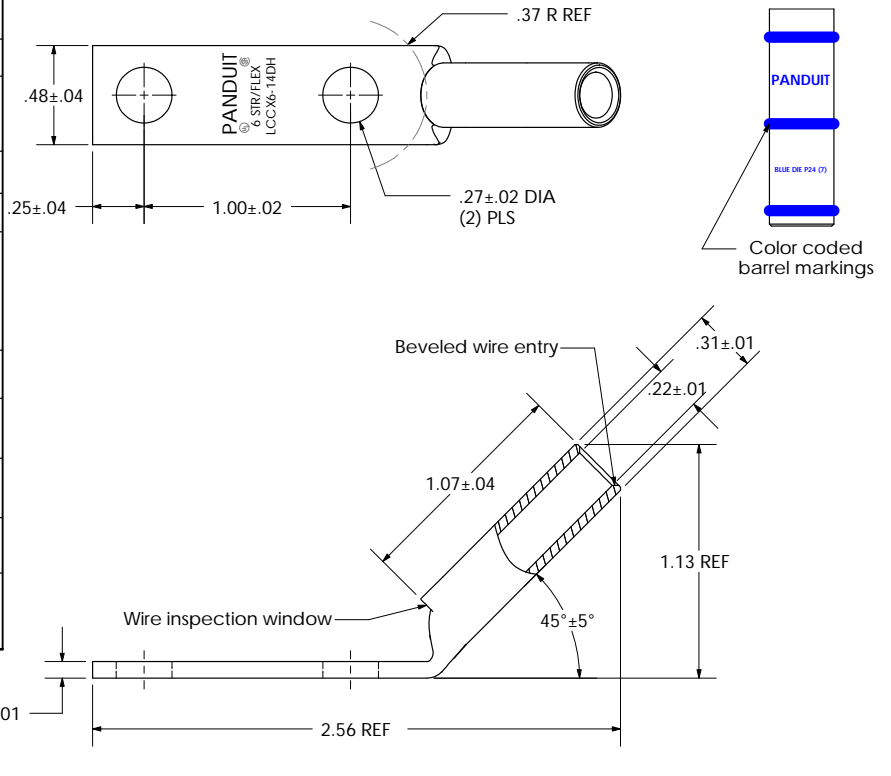

THIS COPY IS PROVIDED ON A RESTRICTED BASIS AND IS NOT TO BE USED IN ANY WAY DETRIMENTAL TO THE INTERESTS OF PANDUIT CORP.

Material	High Conductivity Seamless Copper Tube
Plating	Electro-Tin
Wire Size	6 STR/FLEX
Wire Type	Stranded Copper: Class B & C, Compact, Class G, H, I, K, M, Locomotive
Wire Strip Length	1-1/8 in.
Stud Size	1/4 in.
UL Listed Wire Connector	Yes, for applications up to 35kv. Consult cable manufacturer for voltage stress relief instructions with applications greater than 2000 volts.
UL Temperature Rating	90 ° C
C.S.A Certified Wire Connector	Yes
Panduit Color Code on Barrel	BLUE
Panduit Die Index No. on Barrel	P24
Alternate Industry Die Index No. () on Barrel	(7)

				PANDUIT CORP. TINLEY PARK, ILLINOIS	
00	6/03	SAC	SAC	RELEASED	10850
REV	DATE	BY	CHK	DESCRIPTION	ECN
					SCALE N/A
					DRAWING NO / CAD FILE
					LCCX6-14DH-L Copper Lug - Two-Hole, Long Flex Barrel with Window, 45° Angle Tongue
					LCCX6-14DH-CUST