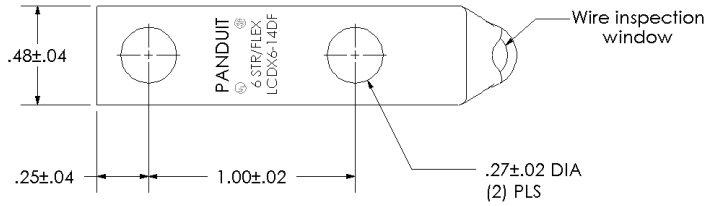

sales@integrated-circuit.com

THIS COPY IS PROVIDED ON A RESTRICTED BASIS AND IS NOT TO BE USED IN ANY WAY DETRIMENTAL TO THE INTERESTS OF PANDUIT CORP.

Material	High Conductivity Seamless Copper Tube
Plating	Electro-Tin
Wire Size	6 STR/FLEX
Wire Type	Stranded Copper: Class B & C, Compact, Class G, H, I, K, M, Locomotive
Wire Strip Length	9/16 in.
Stud Size	1/4 in.
UL Listed Wire Connector	Yes, for applications up to 35kv. Consult cable manufacturer for voltage stress relief instructions with applications greater than 2000 volts.
UL Temperature Rating	90 ° C
C.S.A Certified Wire Connector	Yes
Panduit Color Code on Barrel	BLUE
Panduit Die Index No. on Barrel	P24
Alternate Industry Die Index No. () on Barrel	(7)

				PANDUIT CORP. TINLEY PARK, ILLINOIS	
				LCDX6-14DF-L Copper Lug - Two-Hole, Standard Flex Barrel, 90° Angle Tongue	
00	6/03	SAC	SAC	RELEASED	10850
REV	DATE	BY	CHK	DESCRIPTION	ECN
					SCALE N/A
				DRAWING NO / CAD FILE LCDX6-14DF-CUST	