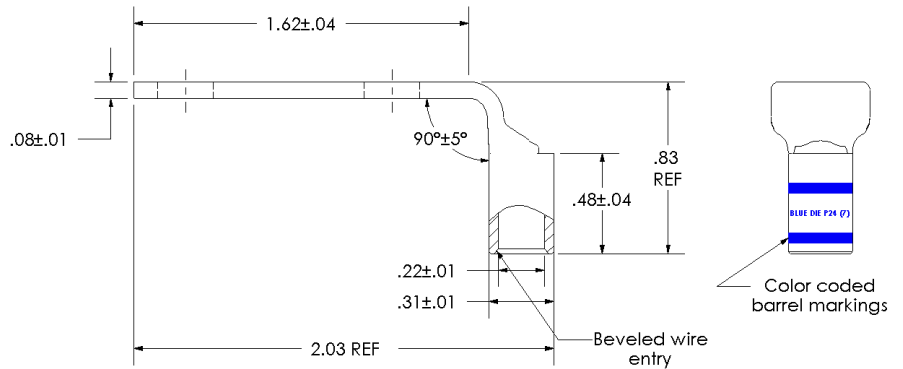

sales@integrated-circuit.com

THIS COPY IS PROVIDED ON A RESTRICTED BASIS AND IS NOT TO BE USED IN ANY WAY DETRIMENTAL TO THE INTERESTS OF PANDUIT CORP.

Material	High Conductivity Seamless Copper Tube
Plating	Electro-Tin
Wire Size	6 STR/FLEX
Wire Type	Stranded Copper: Class B & C, Compact, Class G, H, I, K, M, Locomotive
Wire Strip Length	9/16 in.
Stud Size	1/4 in.
UL Listed Wire Connector	Yes, for applications up to 35kv. Consult cable manufacturer for voltage stress relief instructions with applications greater than 2000 volts.
UL Temperature Rating	90 ° C
C.S.A Certified Wire Connector	Yes
Panduit Color Code on Barrel	BLUE
Panduit Die Index No. on Barrel	P24
Alternate Industry Die Index No. () on Barrel	(7)

				PANDUIT CORP. TINLEY PARK, ILLINOIS	
				LCDX6-14DF-L Copper Lug - Two-Hole, Standard Flex Barrel, 90° Angle Tongue	
00	6/03	SAC	SAC	RELEASED	10850
REV	DATE	BY	CHK	DESCRIPTION	ECN
					SCALE N/A
				DRAWING NO / CAD FILE LCDX6-14DF-CUST	