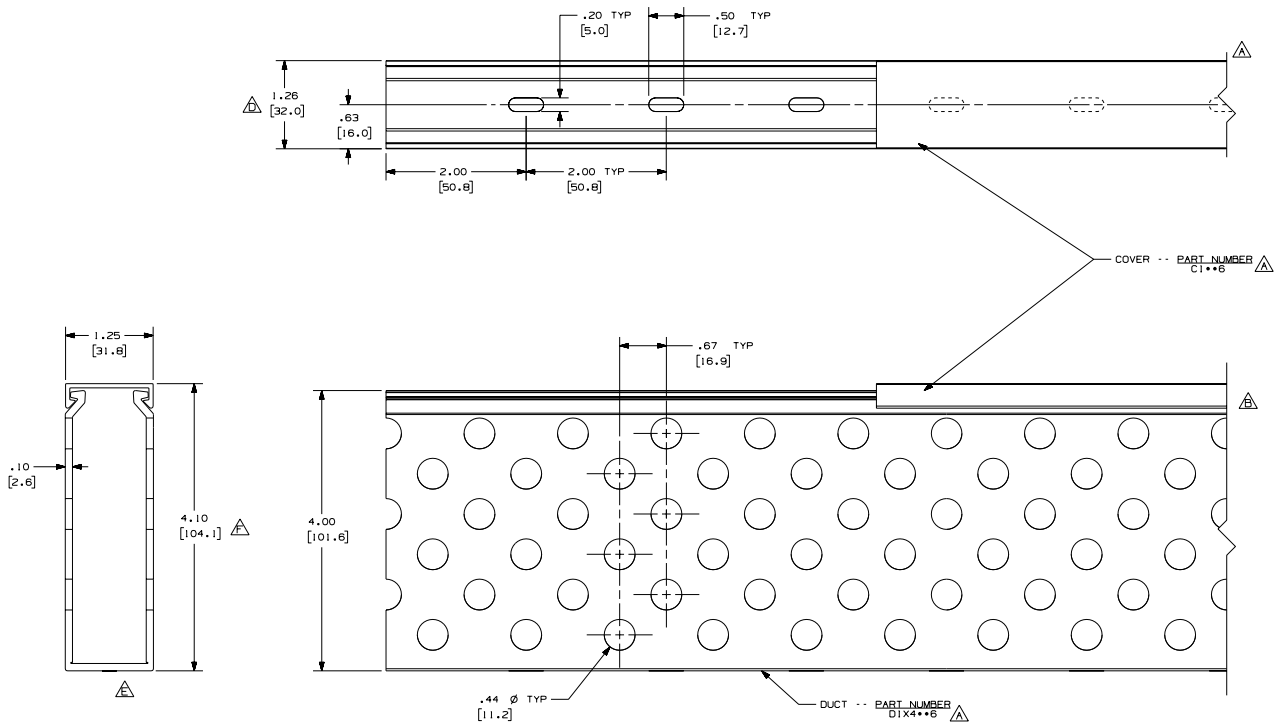

NOTES:

1. ALL DIMENSIONS ARE REFERENCE ONLY.
2. DIMENSIONS IN PARENTHESIS ARE METRIC.
3. THE ** DENOTE COLOR.
4. DUCT AND COVER ARE AVAILABLE IN 6 FT [1828.8] LENGTHS.

REV				DATE		BY		CHK		DESCRIPTION	
1	6-18-04	JCS	WMB							B. CHANGED VIEW	
R	4-28-03	JCS	JGS							DRAWING RELEASED	
2	8-12-07	JCS	WMB							E. DELETED DIMENSION	
..	..	..	..							D. ADDED DIMENSION	
..	..	..	..							C. CHANGED DRAWING SIZE	
..	..	..	..							S. ADDED LENGTH NOTE	
..	..	..	..							CORRECTED DIMENSION	

DWT FILE NUMBER		D11000BF_DC_00C	
PANDUIT			
CORP., TINLEY PARK, ILLINOIS			
WIRING DUCT - TYPE D DUCT WITH COVER			
1 X 4			
MARKETING DRAWING			
DATE	JCS	MATERIAL	PVC
4-28-03			
DESIGNED BY	JGS	DRAWING NO.	36897-835
		SIZE	C
			1/8"