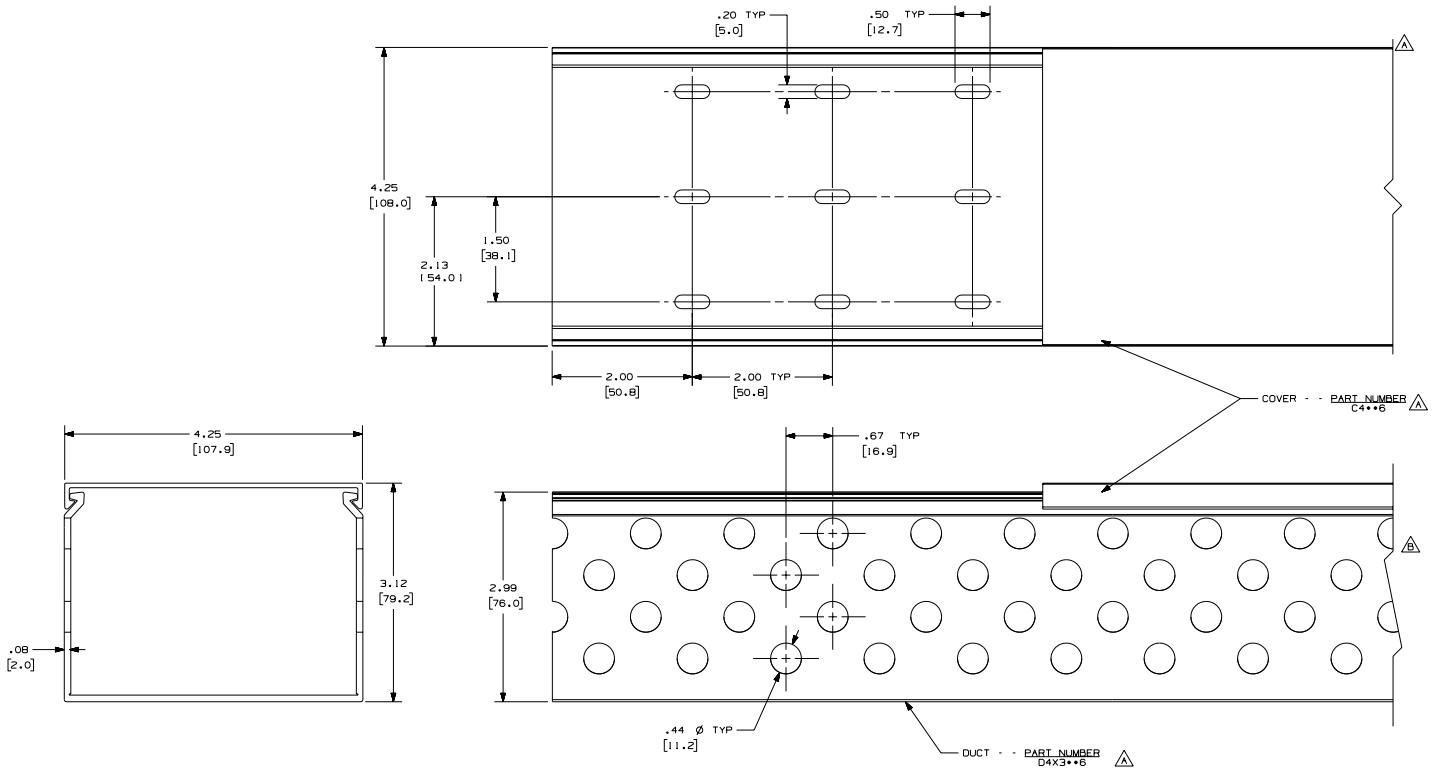

NOTES:

1. ALL DIMENSIONS ARE REFERENCE ONLY.
2. DIMENSIONS IN PARENTHESIS ARE METRIC.
3. THE ** DENOTE COLOR.
4. DUCT AND COVER ARE AVAILABLE IN 6 FT [1828.8] LENGTHS.

				D11000BR_DC_00C	
				PANDUIT	
				CORP., TINLEY PARK, ILLINOIS	
				WIRING DUCT - TYPE D DUCT WITH COVER	
				4 x 3	
				MARKETING DRAWING	
2	8-12-07	JCS	MWB	E. ADDED LENGTH NOTE	SCALE FULL
...	...	...	...	D. CORRECTED PART NUMBER - WAS D4X2 / RE-DIMENSIONED	MATERIAL PVC
...	...	...	...	C. CHANGED DRAWING SIZE	DRAWING NO. 36897-834
1	6-18-04	JCS	MWB	B. CHANGED VIEW	DATE 4-25-03
R	4-25-03	JCS	JGS	A. ADDED TOP VIEW, NOTES, AND LABELS	DRAWN BY JGS
				DRAWING RELEASED	CHECKED BY
REV	DATE	BY	CHK	DESCRIPTION	DATE