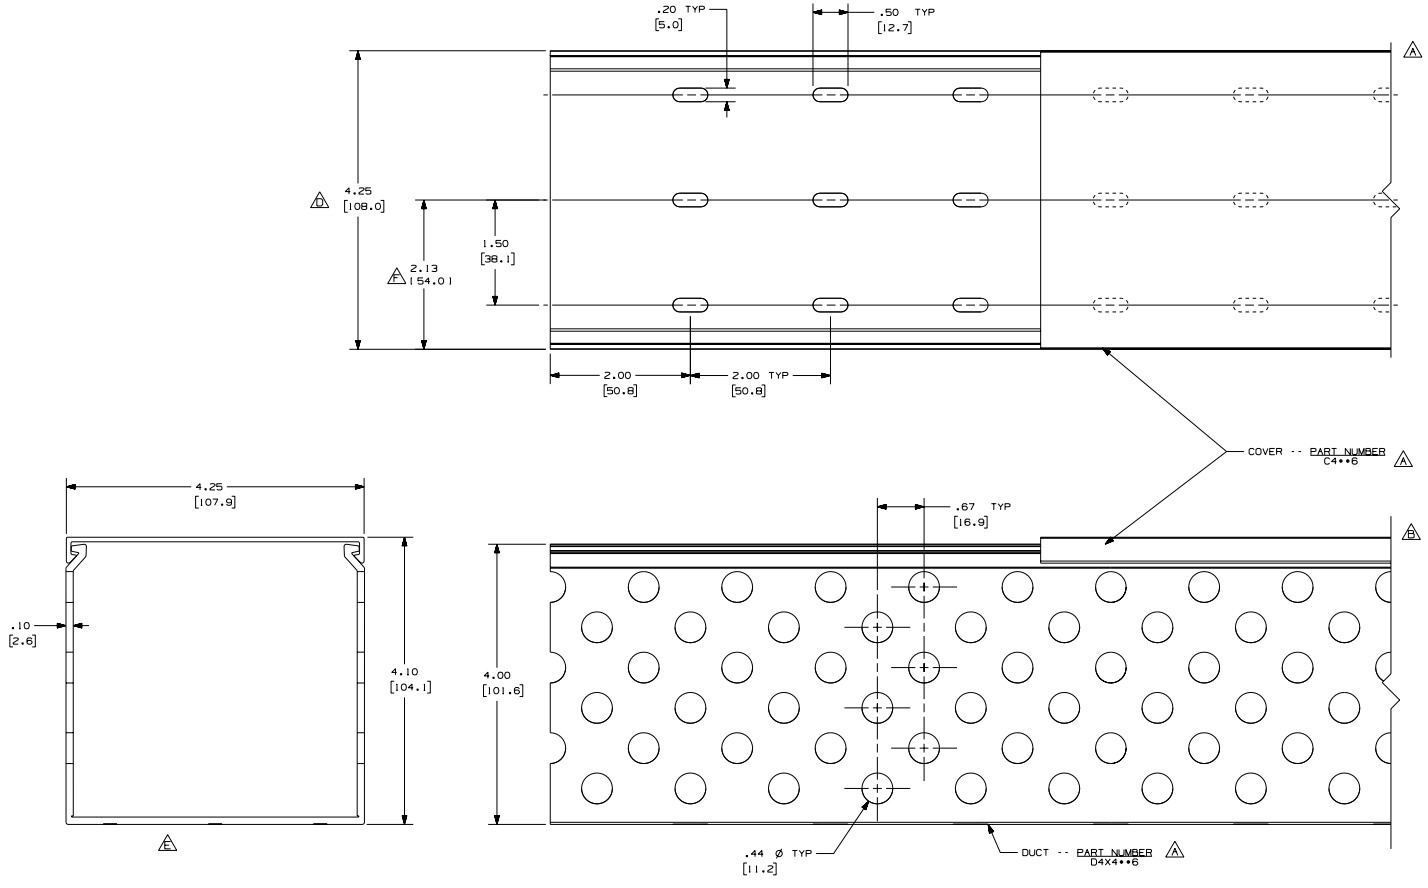

1. **NOTES:**
1. ALL DIMENSIONS ARE REFERENCE ONLY.
  2. DIMENSIONS IN PARENTHESIS ARE METRIC.
  3. THE ** DENOTE COLOR.
  4. DUCT AND COVER ARE AVAILABLE IN 6 FT [1828.8] LENGTHS.

D11000BS_DC_00C			
PANDUIT			
CORP., TINLEY PARK, ILLINOIS			
WIRING DUCT - TYPE D DUCT WITH COVER			
4 x 4			
MARKETING DRAWING			
DATE	BY	CHK	DESCRIPTION
8-12-07	JCS	WMB	B. ADDED LENGTH NOTE C. CORRECTED DIMENSION
6-18-04	JCS	WMB	B. CHANGED VIEW A. ADDED TOP VIEW, NOTES, AND LABELS
4-28-03	JCS	JGS	DRAWING RELEASED
REV	DATE	BY	CHK
1	6-18-04	JCS	WMB
2	8-12-07	JCS	WMB
3	4-28-03	JCS	JGS

QUANTITY	UNIT	SCALE	DRAWING NO.	REV
		FULL	36897-839	C