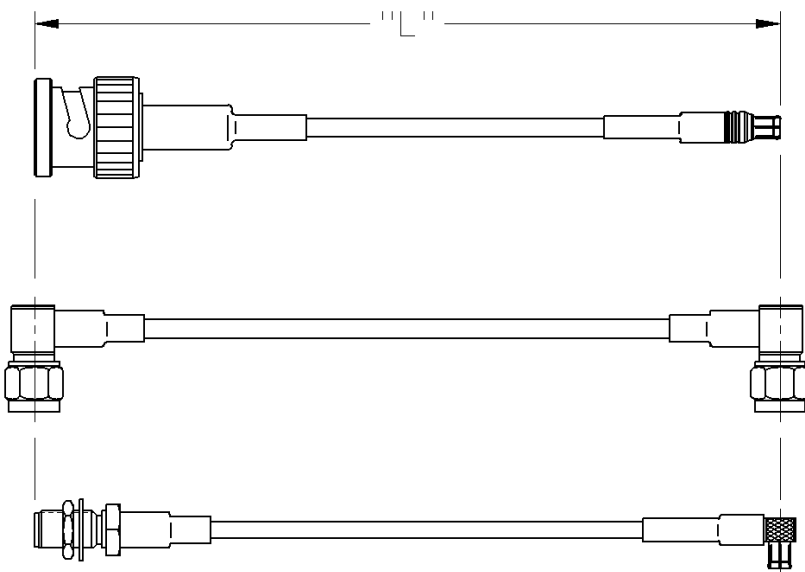

INCHES (MILLIMETERS)
CUSTOMER DRAWINGS AVAILABLE UPON REQUEST

Fixed Length Cable Assemblies

SMA STRAIGHT PLUG TO BNC STRAIGHT PLUG

PART NUMBER	CABLE TYPE	CABLE LENGTH	CONNECTOR A	CONNECTOR B
415-0028-006	RG-316	6"	142-0403-011	CPM-88-19
415-0028-012	RG-316	12"	142-0403-011	CPM-88-19
415-0028-018	RG-316	18"	142-0403-011	CPM-88-19
415-0028-024	RG-316	24"	142-0403-011	CPM-88-19
415-0028-036	RG-316	36"	142-0403-011	CPM-88-19
415-0028-048	RG-316	48"	142-0403-011	CPM-88-19
415-0037-012	RG-58	12"	142-0407-011	CPMC-88-1
415-0037-024	RG-58	24"	142-0407-011	CPMC-88-1

PART NUMBER	CABLE TYPE	CABLE LENGTH	CONNECTOR A	CONNECTOR B
415-0037-036	RG-58	36"	142-0407-011	CPMC-88-1
415-0037-048	RG-58	48"	142-0407-011	CPMC-88-1
415-0037-060	RG-58	60"	142-0407-011	CPMC-88-1
415-0042-012	RG-142	12"	142-0408-011	CPMC-88-13
415-0042-024	RG-142	24"	142-0408-011	CPMC-88-13
415-0042-036	RG-142	36"	142-0408-011	CPMC-88-13
415-0042-048	RG-142	48"	142-0408-011	CPMC-88-13
415-0042-060	RG-142	60"	142-0408-011	CPMC-88-13

Johnson Components' cable length applies to the end of straight connectors. The length is applied to the vertical centroid of right angle connectors.

The last three digits of the part number reflect the length of the cable in inches.