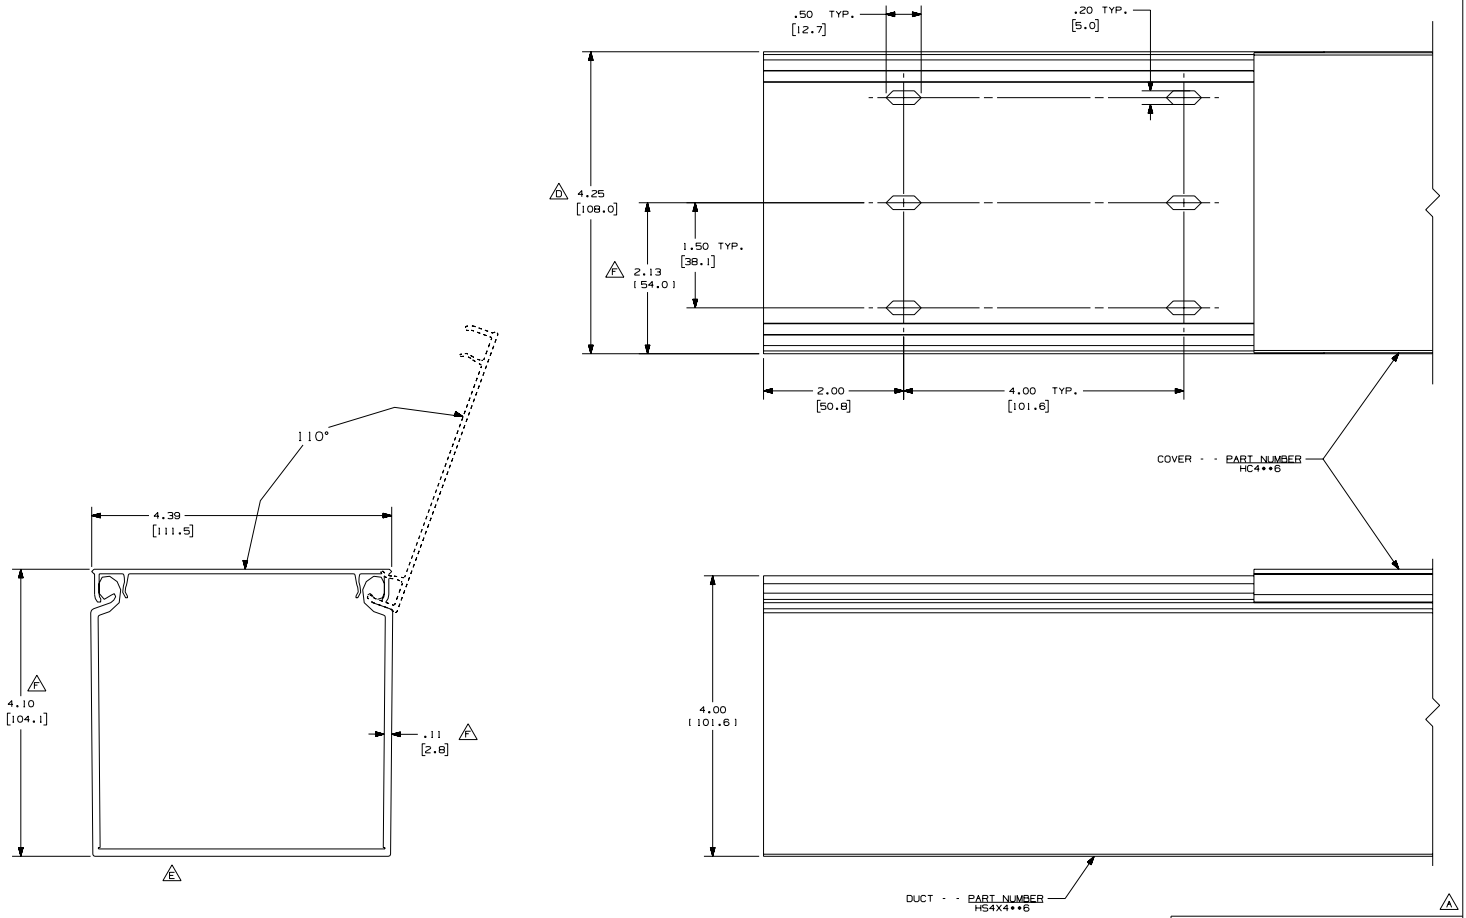

1. **NOTES:**
1. ALL DIMENSIONS ARE REFERENCE ONLY.
  2. DIMENSIONS IN PARENTHESIS ARE METRIC.
  3. THE ** DENOTE COLOR.
  4. DUCT AND COVER ARE AVAILABLE IN 6 FT (1828.8) LENGTHS.

				D11000PF_DC_MH_OOC	
				PANDUIT	
				CORP., TINLEY PARK, ILLINOIS	
				WIRING DUCT - TYPE HS SOLID WALL DUCT 4X4 (WITH MOUNTING HOLES & COVER) MARKETING DRAWING	
1	4/8/05	JCS	WMB	A. DRAWING MODIFIED	SCALE: FULL
2	8/3/07	JCS	WMB	D. ADDED DIMENSION	MATERIAL: PVC
R	1/13/05	JCS	WMB	DRAWING RELEASED	DRAWING NO.: 36897-1039
REV	DATE	BY	CHK	DESCRIPTION	SIZE: C