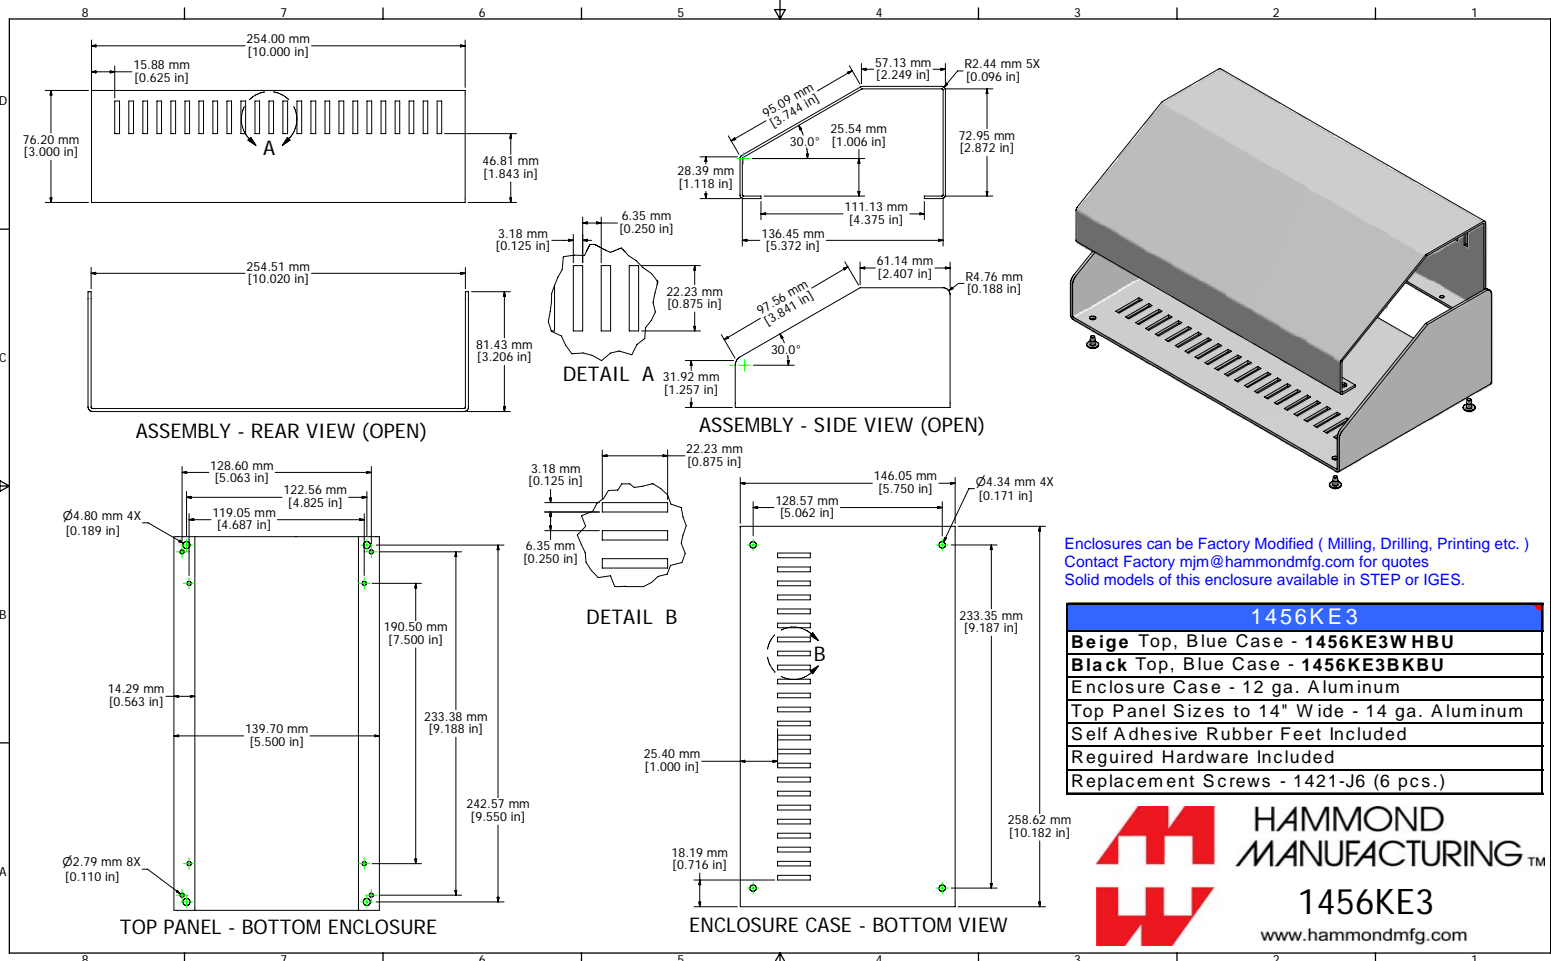

Enclosures can be Factory Modified (Milling, Drilling, Printing etc.)
Contact Factory mjm@hammondmfg.com for quotes
Solid models of this enclosure available in STEP or IGES.

1456KE3
Beige Top, Blue Case - 1456KE3WHBU
Black Top, Blue Case - 1456KE3BKBU
Enclosure Case - 12 ga. Aluminum
Top Panel Sizes to 14" Wide - 14 ga. Aluminum
Self Adhesive Rubber Feet Included
Reguired Hardware Included
Replacement Screws - 1421-J6 (6 pcs.)