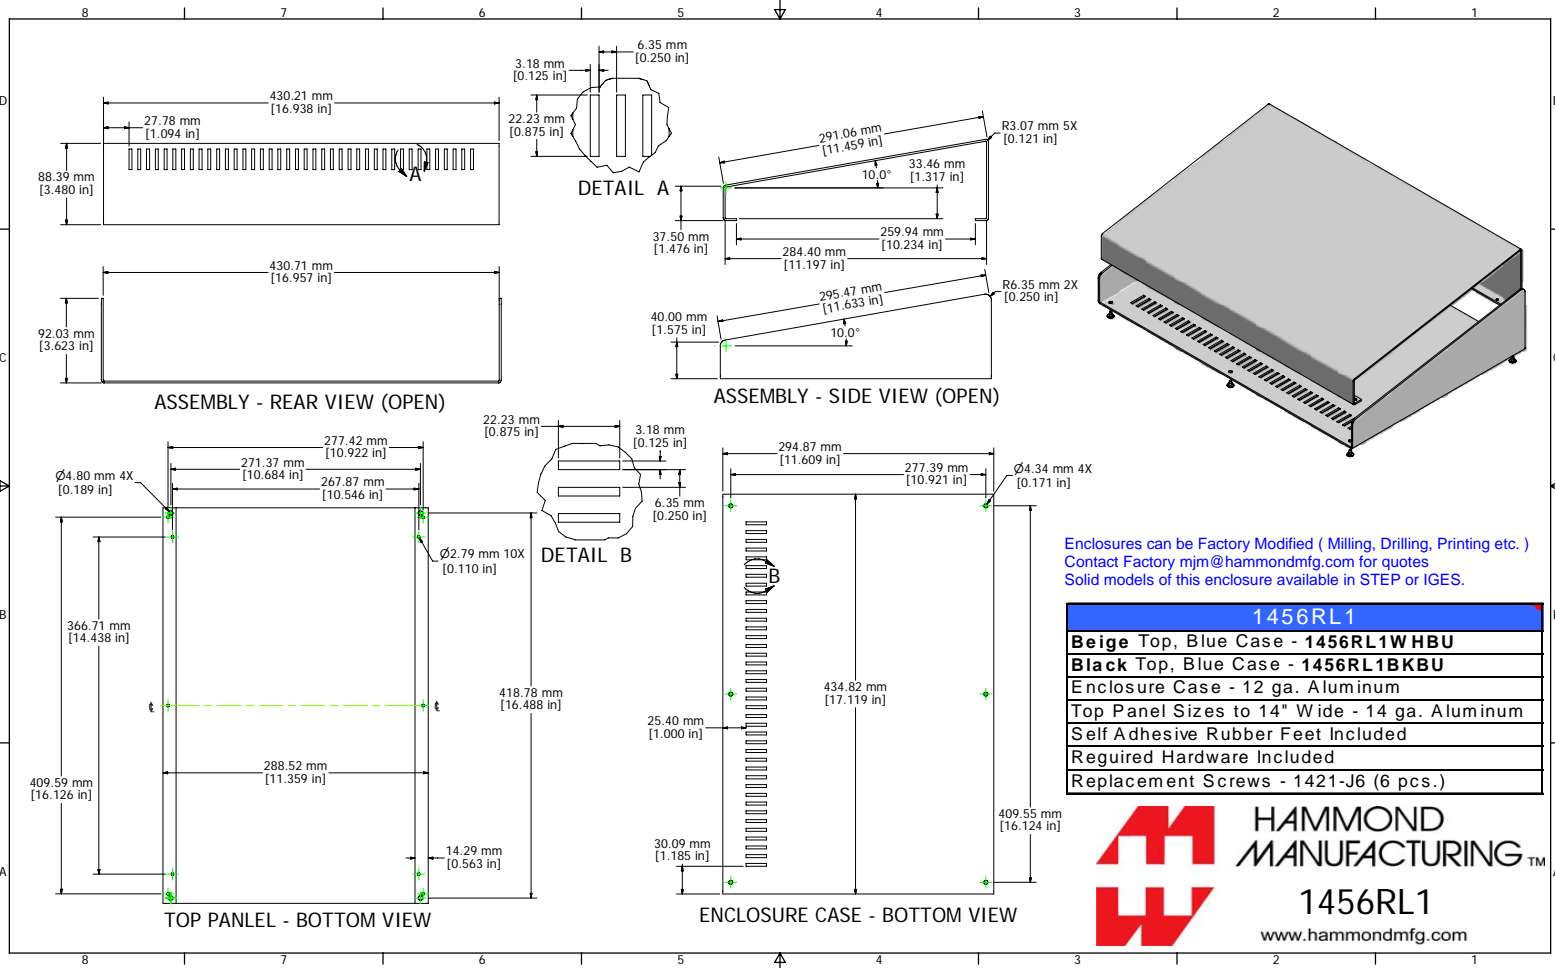

Enclosures can be Factory Modified (Milling, Drilling, Printing etc.)
Contact Factory mjm@hammondmfg.com for quotes
Solid models of this enclosure available in STEP or IGES.

1456RL1
Beige Top, Blue Case - 1456RL1WHBU
Black Top, Blue Case - 1456RL1BKBU
Enclosure Case - 12 ga. Aluminum
Top Panel Sizes to 14" Wide - 14 ga. Aluminum
Self Adhesive Rubber Feet Included
Reguired Hardware Included
Replacement Screws - 1421-J6 (6 pcs.)

HAMMOND MANUFACTURING™
1456RL1
www.hammondmfg.com