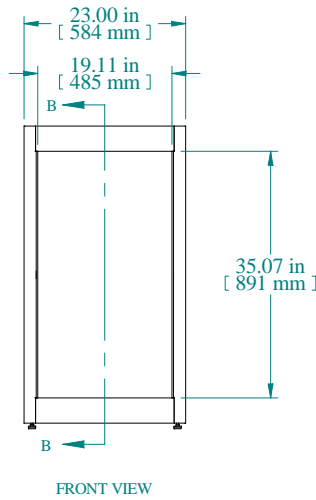

sales@integrated-circuit.com

| PART NUMBERS | |
|---|-----------------------------|
| C2F193536BK1 | PAINTED BLACK TEXTURED |
| C2F193536CG1 | PAINTED CONT. GRAY TEXTURED |
| C2F193536LG1 | PAINTED RAL7035 TEXTURED |
| NOTES | |
| Welded Assembly | |
| See Hammond Website for Frame Accessories | |

Data subject to change without notice. Isometric drawing not to scale.

**HAMMOND
MANUFACTURING™**

www.hammondmfg.com

PART NO. C2F193536