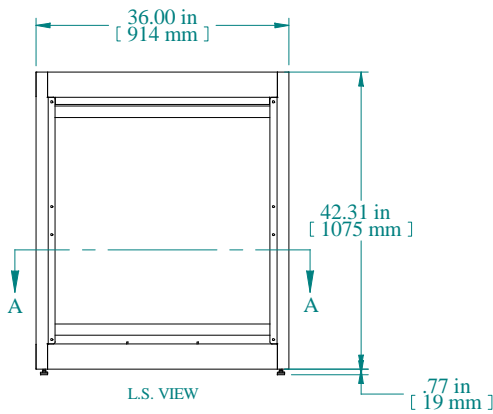

sales@integrated-circuit.com

| PART NUMBERS | |
|---|-----------------------------|
| C2F193536BK1 | PAINTED BLACK TEXTURED |
| C2F193536CG1 | PAINTED CONT. GRAY TEXTURED |
| C2F193536LG1 | PAINTED RAL7035 TEXTURED |
| NOTES | |
| Welded Assembly | |
| See Hammond Website for Frame Accessories | |

Data subject to change without notice. Isometric drawing not to scale.

**HAMMOND
MANUFACTURING™**

www.hammondmfg.com

PART NO. C2F193536