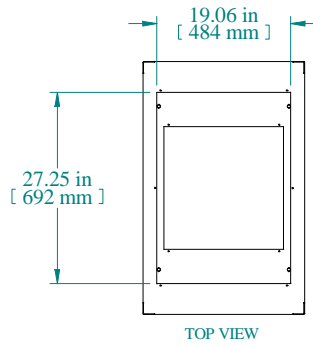

sales@integrated-circuit.com

| PART NUMBERS | |
|---|-----------------------------|
| C2F193536BK1 | PAINTED BLACK TEXTURED |
| C2F193536CG1 | PAINTED CONT. GRAY TEXTURED |
| C2F193536LG1 | PAINTED RAL7035 TEXTURED |
| NOTES | |
| Welded Assembly | |
| See Hammond Website for Frame Accessories | |

Data subject to change without notice. Isometric drawing not to scale.

**HAMMOND
MANUFACTURING™**

www.hammondmfg.com

PART NO. C2F193536