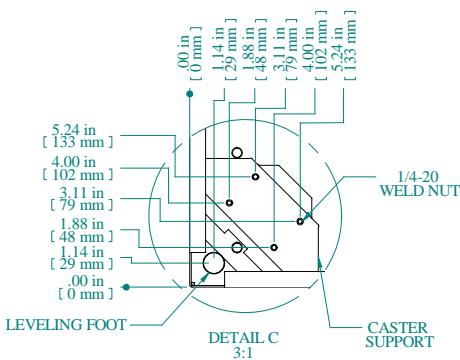

sales@integrated-circuit.com

| PART NUMBERS | |
|---|-----------------------------|
| C2F193536BK1 | PAINTED BLACK TEXTURED |
| C2F193536CG1 | PAINTED CONT. GRAY TEXTURED |
| C2F193536LG1 | PAINTED RAL7035 TEXTURED |
| NOTES | |
| Welded Assembly | |
| See Hammond Website for Frame Accessories | |

Data subject to change without notice. Isometric drawing not to scale.

**HAMMOND
MANUFACTURING™**

www.hammondmfg.com

PART NO. C2F193536