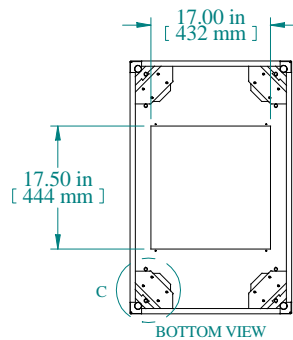

sales@integrated-circuit.com

| PART NUMBERS | |
|---|-----------------------------|
| C2F193536BK1 | PAINTED BLACK TEXTURED |
| C2F193536CG1 | PAINTED CONT. GRAY TEXTURED |
| C2F193536LG1 | PAINTED RAL7035 TEXTURED |
| NOTES | |
| Welded Assembly | |
| See Hammond Website for Frame Accessories | |

Data subject to change without notice. Isometric drawing not to scale.

**HAMMOND
MANUFACTURING™**

www.hammondmfg.com

PART NO. C2F193536