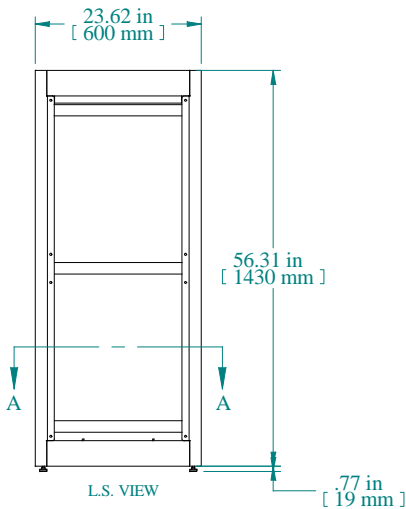

sales@integrated-circuit.com

PART NUMBERS	
C2F194923BK1	PAINTED BLACK TEXTURED
C2F194923CG1	PAINTED CONT. GRAY TEXTURED
C2F194923LG1	PAINTED RAL7035 TEXTURED
NOTES	
Welded Assembly	
See Hammond Website for Frame Accessories	

Data subject to change without notice. Isometric drawing not to scale.

**HAMMOND
MANUFACTURING™**

www.hammondmfg.com

PART NO. C2F194923