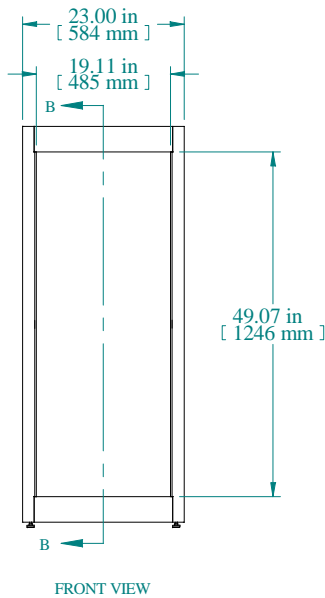

sales@integrated-circuit.com

PART NUMBERS	
C2F194923BK1	PAINTED BLACK TEXTURED
C2F194923CG1	PAINTED CONT. GRAY TEXTURED
C2F194923LG1	PAINTED RAL7035 TEXTURED
NOTES	
Welded Assembly	
See Hammond Website for Frame Accessories	

Data subject to change without notice. Isometric drawing not to scale.

**HAMMOND
MANUFACTURING™**

www.hammondmfg.com

PART NO. C2F194923