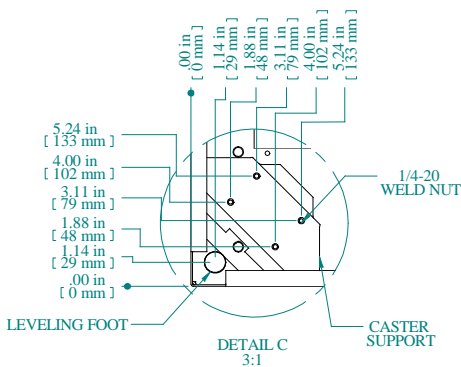

sales@integrated-circuit.com

PART NUMBERS	
C2F194923BK1	PAINTED BLACK TEXTURED
C2F194923CG1	PAINTED CONT. GRAY TEXTURED
C2F194923LG1	PAINTED RAL7035 TEXTURED
NOTES	
Welded Assembly	
See Hammond Website for Frame Accessories	

Data subject to change without notice. Isometric drawing not to scale.

**HAMMOND
MANUFACTURING™**

www.hammondmfg.com

PART NO. C2F194923