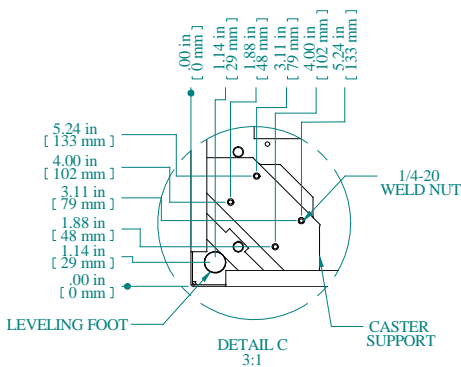

[sales@integrated-circuit.com](mailto:sales@integrated-circuit.com)

SECTION A-A

TOP VIEW

L.S. VIEW

FRONT VIEW

SECTION B-B

BOTTOM VIEW

PART NUMBERS	
C2F194931BK1	PAINTED BLACK TEXTURED
C2F194931CG1	PAINTED CONT. GRAY TEXTURED
C2F194931LG1	PAINTED RAL7035 TEXTURED
NOTES	
Welded Assembly	
See Hammond Website for Frame Accessories	

Data subject to change without notice. Isometric drawing not to scale.

**HAMMOND  
MANUFACTURING™**

www.hammondmfg.com

PART NO. C2F194931