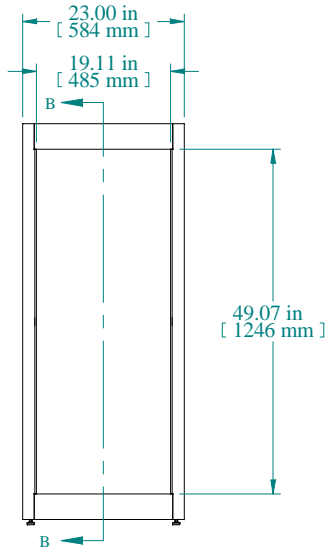

[sales@integrated-circuit.com](mailto:sales@integrated-circuit.com)

SECTION A-A

TOP VIEW

L.S. VIEW

FRONT VIEW

SECTION B-B

BOTTOM VIEW

PART NUMBERS	
C2F194931BK1	PAINTED BLACK TEXTURED
C2F194931CG1	PAINTED CONT. GRAY TEXTURED
C2F194931LG1	PAINTED RAL7035 TEXTURED
NOTES	
Welded Assembly	
See Hammond Website for Frame Accessories	

Data subject to change without notice. Isometric drawing not to scale.

**HAMMOND  
MANUFACTURING™**

www.hammondmfg.com

PART NO. C2F194931