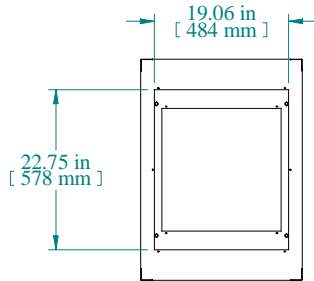

[sales@integrated-circuit.com](mailto:sales@integrated-circuit.com)

SECTION A-A

TOP VIEW

L.S. VIEW

FRONT VIEW

SECTION B-B

BOTTOM VIEW

PART NUMBERS	
C2F194931BK1	PAINTED BLACK TEXTURED
C2F194931CG1	PAINTED CONT. GRAY TEXTURED
C2F194931LG1	PAINTED RAL7035 TEXTURED
NOTES	
Welded Assembly	
See Hammond Website for Frame Accessories	

Data subject to change without notice. Isometric drawing not to scale.

**HAMMOND  
MANUFACTURING™**

www.hammondmfg.com

PART NO. C2F194931