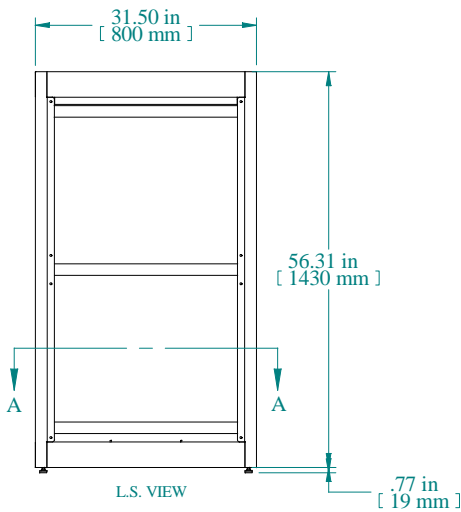

[sales@integrated-circuit.com](mailto:sales@integrated-circuit.com)

SECTION A-A

TOP VIEW

L.S. VIEW

FRONT VIEW

SECTION B-B

BOTTOM VIEW

PART NUMBERS	
C2F194931BK1	PAINTED BLACK TEXTURED
C2F194931CG1	PAINTED CONT. GRAY TEXTURED
C2F194931LG1	PAINTED RAL7035 TEXTURED
NOTES	
Welded Assembly	
See Hammond Website for Frame Accessories	

Data subject to change without notice. Isometric drawing not to scale.

**HAMMOND  
MANUFACTURING™**

www.hammondmfg.com

PART NO. C2F194931