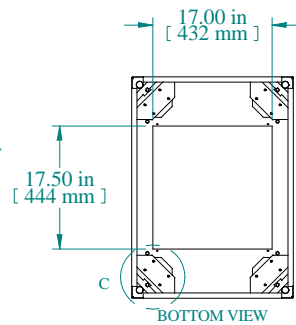

[sales@integrated-circuit.com](mailto:sales@integrated-circuit.com)

SECTION A-A

TOP VIEW

L.S. VIEW

FRONT VIEW

SECTION B-B

BOTTOM VIEW

PART NUMBERS	
C2F194931BK1	PAINTED BLACK TEXTURED
C2F194931CG1	PAINTED CONT. GRAY TEXTURED
C2F194931LG1	PAINTED RAL7035 TEXTURED
NOTES	
Welded Assembly	
See Hammond Website for Frame Accessories	

Data subject to change without notice. Isometric drawing not to scale.

**HAMMOND  
MANUFACTURING™**

www.hammondmfg.com

PART NO. C2F194931