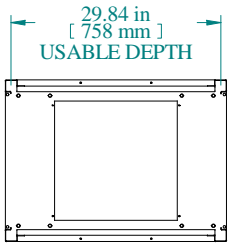

[sales@integrated-circuit.com](mailto:sales@integrated-circuit.com)

SECTION A-A

TOP VIEW

L.S. VIEW

FRONT VIEW

SECTION B-B

BOTTOM VIEW

PART NUMBERS	
C2F194931BK1	PAINTED BLACK TEXTURED
C2F194931CG1	PAINTED CONT. GRAY TEXTURED
C2F194931LG1	PAINTED RAL7035 TEXTURED
NOTES	
Welded Assembly	
See Hammond Website for Frame Accessories	

Data subject to change without notice. Isometric drawing not to scale.

**HAMMOND  
MANUFACTURING™**

www.hammondmfg.com

PART NO. C2F194931