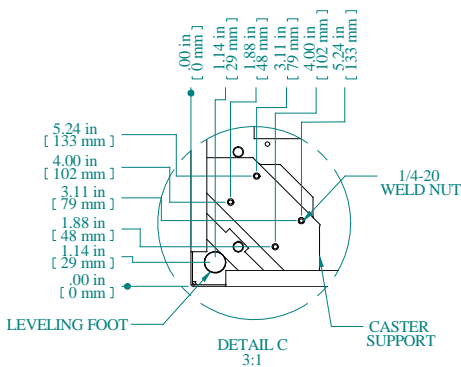

[sales@integrated-circuit.com](mailto:sales@integrated-circuit.com)

SECTION A-A

TOP VIEW

L.S. VIEW

FRONT VIEW

SECTION B-B

BOTTOM VIEW

PART NUMBERS	
C2F195631BK1	PAINTED BLACK TEXTURED
C2F195631CG1	PAINTED CONT. GRAY TEXTURED
C2F195631LG1	PAINTED RAL7035 TEXTURED
NOTES	
Welded Assembly	
See Hammond Website for Frame Accessories	

Data subject to change without notice. Isometric drawing not to scale.

**HAMMOND  
MANUFACTURING™**

www.hammondmfg.com

PART NO. C2F195631