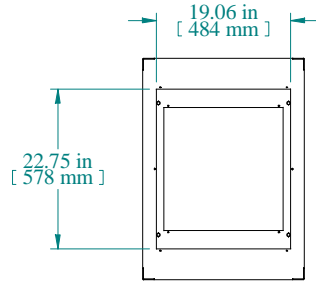

[sales@integrated-circuit.com](mailto:sales@integrated-circuit.com)

SECTION A-A

TOP VIEW

L.S. VIEW

FRONT VIEW

SECTION B-B

BOTTOM VIEW

PART NUMBERS	
C2F195631BK1	PAINTED BLACK TEXTURED
C2F195631CG1	PAINTED CONT. GRAY TEXTURED
C2F195631LG1	PAINTED RAL7035 TEXTURED
NOTES	
Welded Assembly	
See Hammond Website for Frame Accessories	

Data subject to change without notice. Isometric drawing not to scale.

**HAMMOND  
MANUFACTURING™**

www.hammondmfg.com

PART NO. C2F195631