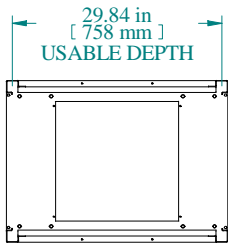

[sales@integrated-circuit.com](mailto:sales@integrated-circuit.com)

SECTION A-A

TOP VIEW

L.S. VIEW

FRONT VIEW

SECTION B-B

BOTTOM VIEW

PART NUMBERS	
C2F195631BK1	PAINTED BLACK TEXTURED
C2F195631CG1	PAINTED CONT. GRAY TEXTURED
C2F195631LG1	PAINTED RAL7035 TEXTURED
NOTES	
Welded Assembly	
See Hammond Website for Frame Accessories	

Data subject to change without notice. Isometric drawing not to scale.

**HAMMOND  
MANUFACTURING™**

www.hammondmfg.com

PART NO. C2F195631