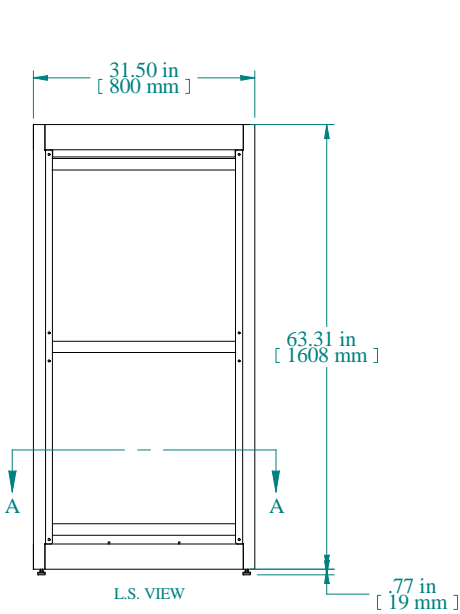

[sales@integrated-circuit.com](mailto:sales@integrated-circuit.com)

SECTION A-A

TOP VIEW

L.S. VIEW

FRONT VIEW

SECTION B-B

BOTTOM VIEW

PART NUMBERS	
C2F195631BK1	PAINTED BLACK TEXTURED
C2F195631CG1	PAINTED CONT. GRAY TEXTURED
C2F195631LG1	PAINTED RAL7035 TEXTURED
NOTES	
Welded Assembly	
See Hammond Website for Frame Accessories	

Data subject to change without notice. Isometric drawing not to scale.

**HAMMOND  
MANUFACTURING™**

www.hammondmfg.com

PART NO. C2F195631