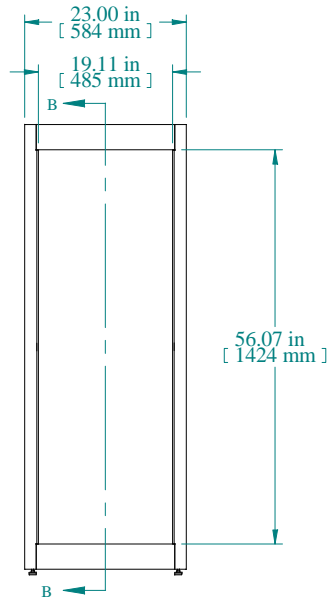

[sales@integrated-circuit.com](mailto:sales@integrated-circuit.com)

SECTION A-A

TOP VIEW

L.S. VIEW

FRONT VIEW

SECTION B-B

BOTTOM VIEW

PART NUMBERS	
C2F195631BK1	PAINTED BLACK TEXTURED
C2F195631CG1	PAINTED CONT. GRAY TEXTURED
C2F195631LG1	PAINTED RAL7035 TEXTURED
NOTES	
Welded Assembly	
See Hammond Website for Frame Accessories	

Data subject to change without notice. Isometric drawing not to scale.

**HAMMOND  
MANUFACTURING™**

www.hammondmfg.com

PART NO. C2F195631