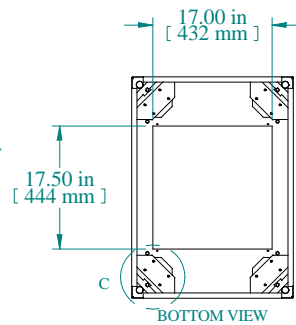

[sales@integrated-circuit.com](mailto:sales@integrated-circuit.com)

SECTION A-A

TOP VIEW

L.S. VIEW

FRONT VIEW

SECTION B-B

BOTTOM VIEW

PART NUMBERS	
C2F195631BK1	PAINTED BLACK TEXTURED
C2F195631CG1	PAINTED CONT. GRAY TEXTURED
C2F195631LG1	PAINTED RAL7035 TEXTURED
NOTES	
Welded Assembly	
See Hammond Website for Frame Accessories	

Data subject to change without notice. Isometric drawing not to scale.

**HAMMOND  
MANUFACTURING™**

www.hammondmfg.com

PART NO. C2F195631