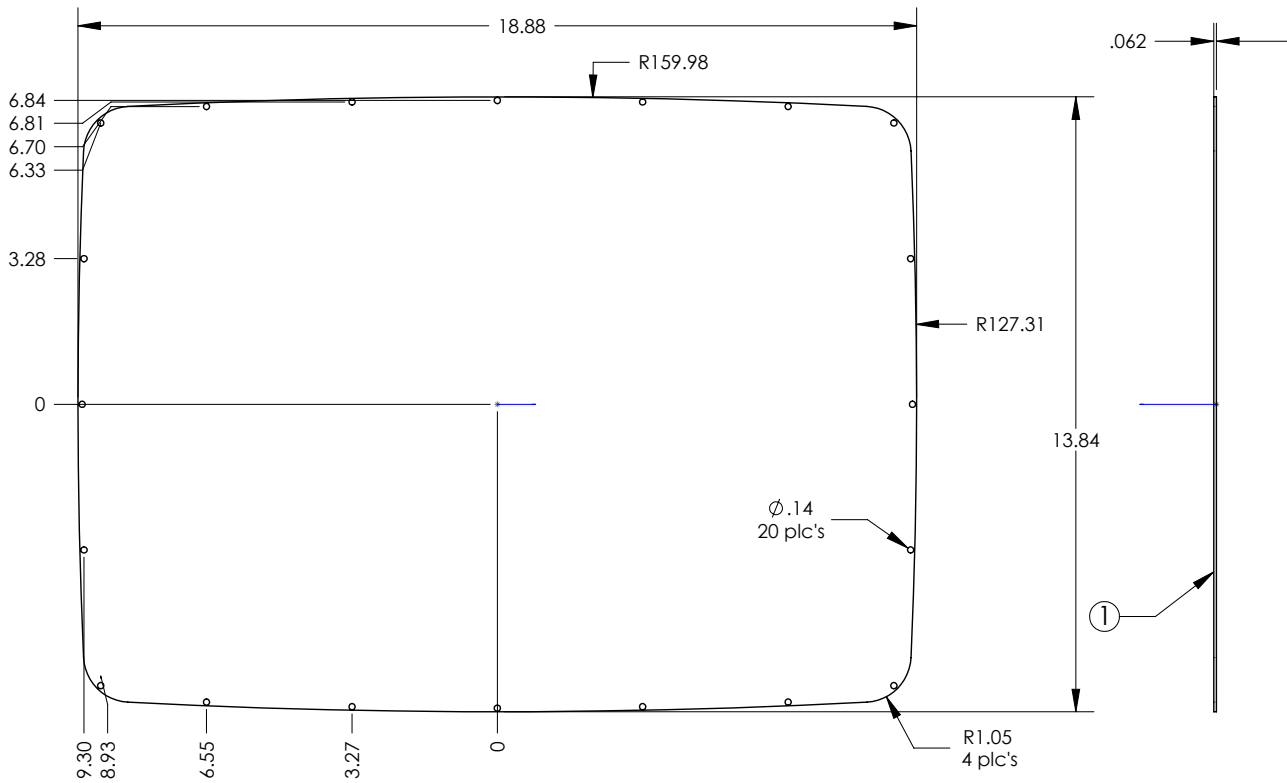

sales@integrated-circuit.com

SERPAC Electronic Enclosures **7750T** 710-720 TOP PANEL KIT

NOTES:

- 1) PVC film this side.
- 2) Panel Kit includes:
 - 1 pc of pn 7151 120top aluminum panel.
 - 20 pcs of pn 6005 screws (#4 X 3/8").

ALL DIMENSIONS ARE $\pm .010"$ 8/14/08
 619 Commercial Ave. Covina, CA 91723
 Ph. (626) 331-0517 Fx. (626) 331-8584 serpac.com

SERPAC Electronic Enclosures **7750B** 710-720 BOTTOM PANEL KIT

NOTES:

- 1) PVC film this side.
- 2) Panel Kit includes:
 - 1 pc of pn 7152 120 bottom aluminum panel.
 - 1 pc of pn 8101 Instrument panel O-ring for 120.
 - 20 pcs of pn 8000 O-ring.
 - 20 pcs of pn 6005 screws (#4 X 3/8").