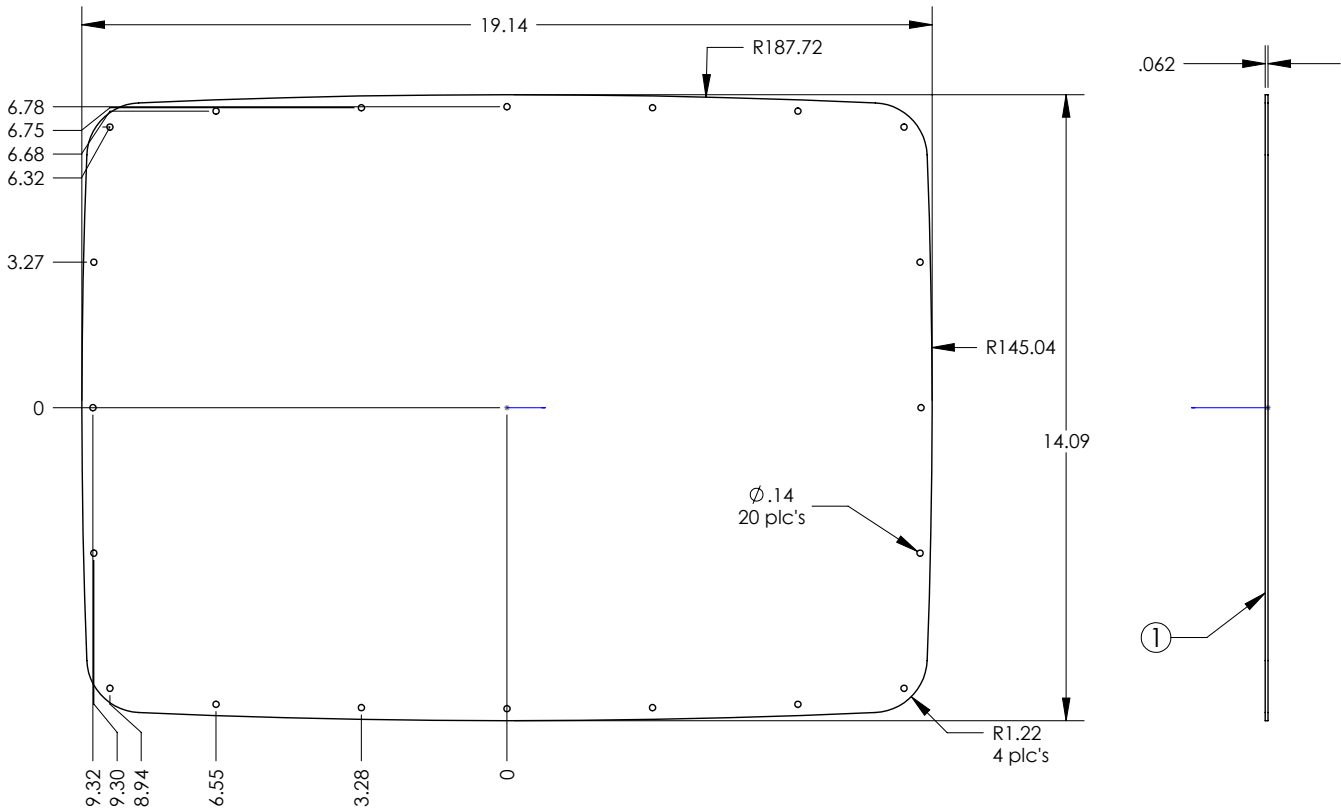

sales@integrated-circuit.com

SERPAC Electronic Enclosures **7750T** 710-720 TOP PANEL KIT

NOTES:

- 1) PVC film this side.
- 2) Panel Kit includes:
 - 1 pc of pn 7151 120top aluminum panel.
 - 20 pcs of pn 6005 screws (#4 X 3/8").

ALL DIMENSIONS ARE $\pm .010"$ 8/14/08
 619 Commercial Ave. Covina, CA 91723
 Ph. (626) 331-0517 Fx. (626) 331-8584 serpac.com

SERPAC Electronic Enclosures **7750B** 710-720 BOTTOM PANEL KIT

NOTES:

- 1) PVC film this side.
- 2) Panel Kit includes:
 - 1 pc of pn 7152 120 bottom aluminum panel.
 - 1 pc of pn 8101 Instrument panel O-ring for 120.
 - 20 pcs of pn 8000 O-ring.
 - 20 pcs of pn 6005 screws (#4 X 3/8").