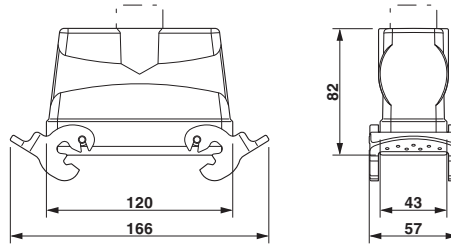

HEAVYCON B24 coupling housing, with double locking latch, height: 81.5 mm, with 1 x M32 thread, straight cable outlet

Key commercial data

Packing unit	1 pc
Weight per Piece (excluding packing)	282.0 GRM
Custom tariff number	85389099
Country of origin	Germany

Technical data

Dimensions

Height	82 mm
Width	43 mm
Length	120 mm

Ambient conditions

Degree of protection of housing (IP)	IP65
Ambient temperature (operation)	-40 °C ... 125 °C

General

Note	For contact inserts HC-B24, BB46, D64, DD108, M
Design	B24
Housing type	Coupling housings
Locking type	With double locking latch
No. of cable exits	1
Cable exit	Straight
Screw connection	None
Type of the screw connection	1x M32

Dimensioned drawing

Dimensional drawing

© Phoenix Contact 2013 - all rights reserved
<http://www.phoenixcontact.com>