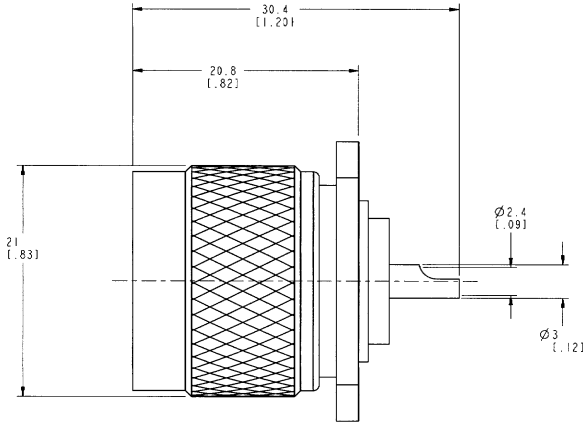

sales@integrated-circuit.com

Distributor of Amphenol RF: Excellent Integrated System Limited
 Datasheet of 000-49000-RFX - N PANEL RECEPTACLE PLUG

NOTES:

- MATERIALS OF CONSTRUCTION:
 SHELL, BODY/FLANGE, & CONTACT BODY = BRASS, NICKEL PLATED
 CONTACT PIN = BRASS, GOLD PLATED
 RETAINER RING = STAINLESS STEEL, NATURAL
 INSULATOR = TEFLON PER MIL-P-19468
 GASKET = SILICONE RUBBER, COLOR RED

49000-RFX		REVISIONS			
DRAWING NO.	REV	DESCRIPTION	DATE	ECO	APPR
THIRD ANGLE PROJ.	A	RELEASE TO MFG.	11/23/00	43603	CPM

CUSTOMER OUTLINE DRAWING
 FOR REFERENCE ONLY

UNLESS OTHERWISE SPECIF ED, DIMENSIONS ARE IN INCHES AND TOLERANCES ARE: 0.5 - 6mm ±0.2mm 6 - 30mm ±0.4mm 30 - 120mm ±0.6mm	MATERIAL	DRAWN C. McGRATH DATE 11/14/00 ENGINEER T. AUBIN DATE 11/14/00 APPROVED <i>[Signature]</i> DATE 11/24/00 CAD FILE I:\N149000-RFX	TITLE 'N' PANEL RECEPTACLE PLUG CODE ID 74868 DWG SIZE B DRAWING NO. 49000-RFX	Amphenol Amphenol Corporation Communication and Network Products Division Danbury, CT U.S.A. 06810 SCALE: 3.0:1 SHEET 2 OF 2 REV A
	REFERENCE GEN# 49000-SRFX-ASSY	NOTICE - These drawings, specifications, or other data (1) are, and remain the property of Amphenol Corp. (2) must be returned upon request; and (3) are confidential and not to be disclosed to any persons other than those to whom they are given by Amphenol Corp. The furnishing of these drawings, specifications, or other data by Amphenol Corp. or to any other person to anyone for any purpose is not to be regarded by implication or otherwise in any manner licensing, granting rights or permitting such holder or any other person to manufacture, use or sell any product, process or design, patented or otherwise, that may in any way be related to or disclosed by said drawings, specifications, or other data.		