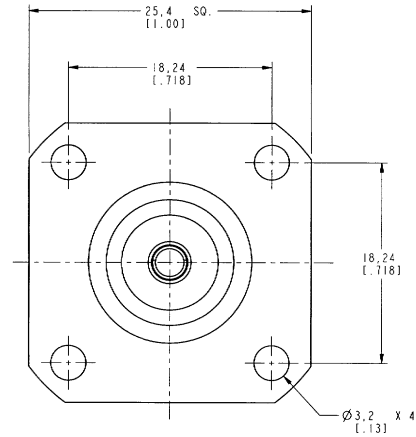

sales@integrated-circuit.com

Distributor of Amphenol RF: Excellent Integrated System Limited
 Datasheet of 000-49000-RFX - N PANEL RECEPTACLE PLUG

NOTES:

- MATERIALS OF CONSTRUCTION:
 SHELL, BODY/FLANGE, & CONTACT BODY = BRASS, NICKEL PLATED
 CONTACT PIN = BRASS, GOLD PLATED
 RETAINER RING = STAINLESS STEEL, NATURAL
 INSULATOR = TEFLON PER MIL-P-19468
 GASKET = SILICONE RUBBER, COLOR RED

49000-RFX		REVISIONS			
DRAWING NO.	REV	DESCRIPTION	DATE	ECO	APPR
THIRD ANGLE PROJ.	A	RELEASE TO MFG.	11/23/00	43603	CPM

CUSTOMER OUTLINE DRAWING
 FOR REFERENCE ONLY

UNLESS OTHERWISE SPECIF ED, DIMENSIONS ARE IN INCHES AND TOLERANCES ARE: 0.5 - 6mm ±0.2mm 6 - 30mm ±0.4mm 30 - 120mm ±0.6mm	MATERIAL	DRAWN C. McGRATH DATE 11/14/00 ENGINEER T. AUBIN DATE 11/14/00 APPROVED <i>[Signature]</i> DATE 11/24/00 CAD FILE I:\N149000-RFX	TITLE 'N' PANEL RECEPTACLE PLUG CODE ID 74868 DWG SIZE B DRAWING NO. 49000-RFX	Amphenol Amphenol Corporation Communication and Network Products Division Danbury, CT U.S.A. 06810 SCALE: 3.0:1 SHEET 2 OF 2 REV A
	REFERENCE GEN# 49000-SRFX-ASSY	NOTICE - These drawings, specifications, or other data (1) are, and remain the property of Amphenol Corp. (2) must be returned upon request; and (3) are confidential and not to be disclosed to any persons other than those to whom they are given by Amphenol Corp. The furnishing of these drawings, specifications, or other data by Amphenol Corp. or to any other person to anyone for any purpose is not to be regarded by implication or otherwise in any manner licensing, granting rights or permitting such holder or any other person to manufacture, use or sell any product, process or design, patented or otherwise, that may in any way be related to or disclosed by said drawings, specifications, or other data.		