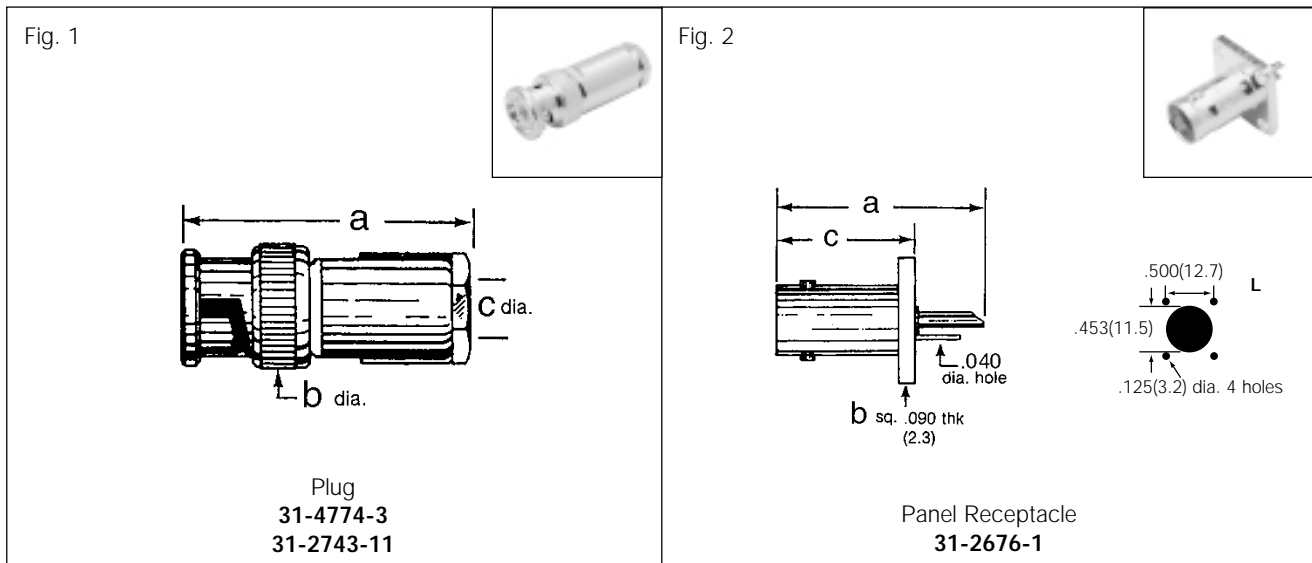

Triax BNC, 180° Polarity

PLUGS - MALE CONTACTS

Cable	Config	Term	Construction	a	b	c Dia	MTG Hole	CAI	Plt.	Ins.	Amphenol Number	Fig
RG-307A/U 75Ω Triax	Plug	two braid clamp	Mates with two bayonet studs 180°	1.37 (34.9)	0.562 (14.3)	0.298 (7.6)	—	C12	P33	D1	31-4774-3	1
50Ω Triax: Times TRF-58, Belden 9222, 72Ω Triax Amphenol 621-106	Plug	two braid clamp	Mates with two bayonet studs 180°	1.37 (34.9)	0.562 (14.3)	0.257 (6.5)	—	C13	P15	D1	31-2743-11	1

RECEPTACLES

Config	Term	Construction In. (mm)	a	b	c Dia	MTG Hole	CAI	Plt.	Ins.	Amphenol Number	Fig
Panel Receptacle	Solder cup & ground tab	Two bayonet studs 180° apart	1.08 (27.4)	.687 (17.5)	.712 (18.1)	L	—	P33	D1	31-2676-1	2

- accommodates cable diameter