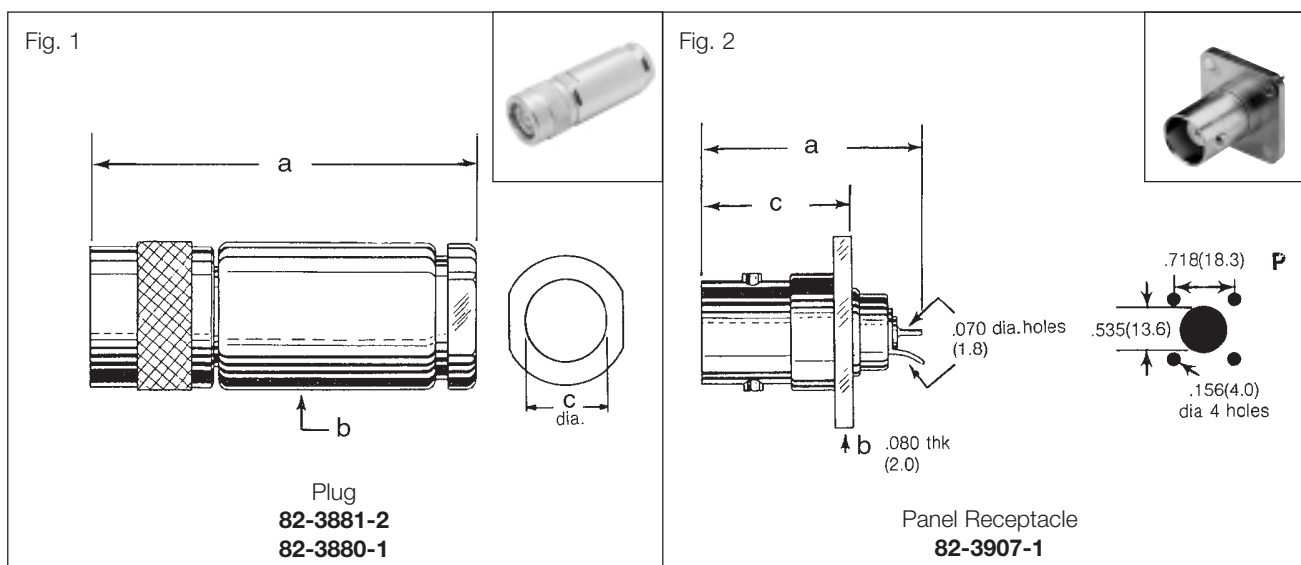

Triax C Bayonet Lock

PLUGS - MALE CONTACTS

Cable	Config	Term	a	b	c Dia	MTG Notes	CAI Hole	Plt.	Ins.	Amphenol Number	Fig
11 Type	Plug	two braid clamps	2.06 (52.5)	0.79 (19.1)	0.298 (7.6)	—	C23	P33	D1	82-3881-2	1
59 Type	Plug	two braid clamps	2.06 (52.5)	0.79 (19.1)	0.34 (8.6)	—	C23	P33	D1	82-3880-1	1

RECEPTACLES - FEMALE CONTACTS

Cable	Config	Term	Construction Notes	a	b	c Dia	MTG Hole	CAI	Plt.	Ins.	Amphenol Number	Fig
—	Panel Receptacle	Spade Lug & Ground Tab	Gasketed	1.22 (30.9)	1.00 (25.4)	.750 (19.1)	P	—	P33	D1	82-3907-1	2

- accommodates cable diameter