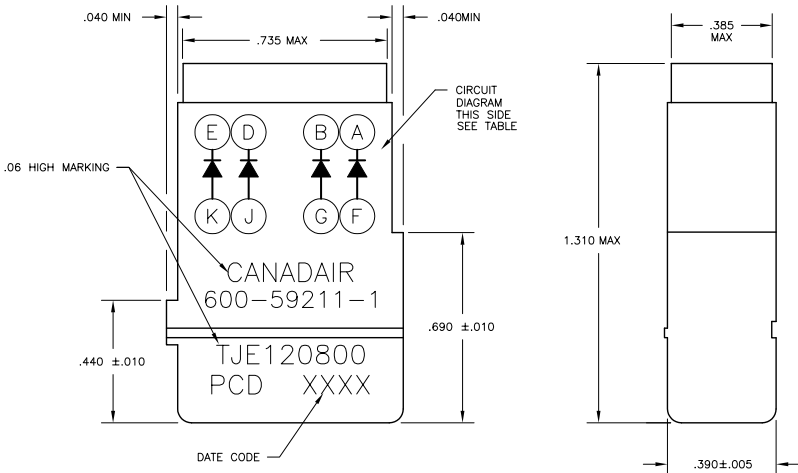

sales@integrated-circuit.com

TJE120800

| REV | ECN | DESCRIPTION | APP'D |
|-----|------|-------------|-------|
| - | 2470 | RELEASE | |

- NOTES:
 1. MATERIALS:
 A) HOUSING - POLYETHERIMIDE, COLOR: BLACK
 B) GROMMET - SILICONE ELASTOMER, COLOR: BLUE
 2. REQUIRES PIN CONTACTS IN ACCORDANCE WITH M39029/1-101 (NOT INCLUDED)

TABLE I

| PART NO. | DIODE | TOP MARKINGS | CIRCUIT DIAGRAM |
|-----------|---------------|--------------------|--------------------|
| TJE120800 | JAN TX 1N5552 | OMIT POSITIONS C&H | OMIT POSITIONS C&H |

| | | | | | | |
|---|---|----------------|-------------------------|---|---|--------------|
| DIMENSIONS ANSI Y14.5M UNITS: INCHES CRITICAL: ◆ | TOLERANCES .XX ± .01 .XXX ± .005 ANGLES ± 2° | PROJECTION | CUSTOMER DRAWING | | TITLE ELECTRONIC MODULE ASSEMBLY CANADAIR | |
| | | | ORIGINAL | THIS DOCUMENT CONTAINS PROPRIETARY INFORMATION WHICH IS THE CONFIDENTIAL PROPERTY OF PCD, INC. PEABODY, MA, USA | DRWN A. PATRIE 11/21/95 | ENGR APPD |
| | | CODE: 58982 | | SCALE: 3X | | SHEET 1 OF 1 |