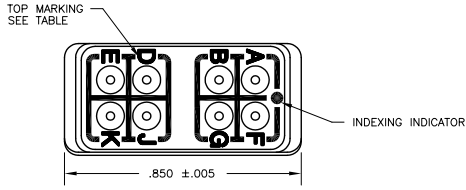

sales@integrated-circuit.com

TJE120800

| REV | ECN | DESCRIPTION | APP'D |
|-----|------|-------------|-------|
| - | 2470 | RELEASE | |

- NOTES:
 1. MATERIALS:
 A) HOUSING - POLYETHERIMIDE, COLOR: BLACK
 B) GROMMET - SILICONE ELASTOMER, COLOR: BLUE
 2. REQUIRES PIN CONTACTS IN ACCORDANCE WITH M39029/1-101 (NOT INCLUDED)