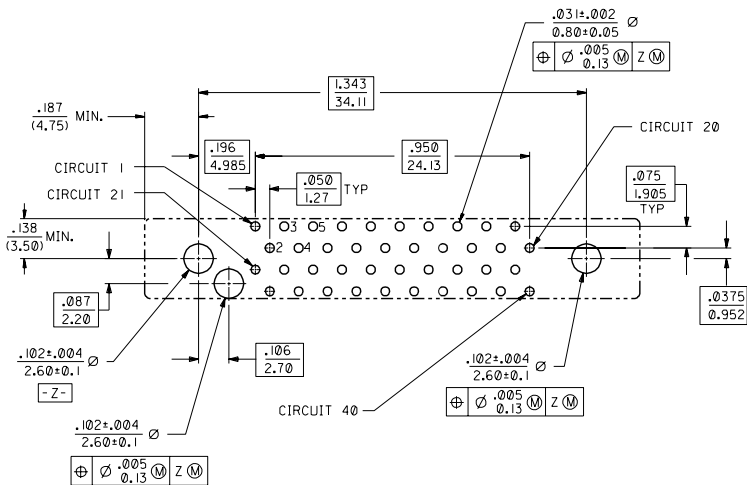

## Excellent Integrated System Limited

Stocking Distributor

Click to view price, real time Inventory, Delivery & Lifecycle Information:

[Molex Connector Corporation](#)  
[71743-1042](#)

For any questions, you can email us directly:

[sales@integrated-circuit.com](mailto:sales@integrated-circuit.com)

DIMENSIONS SHOWN IN METRIC/INCH		UNLESS OTHERWISE SPECIFIED TOLERANCES ARE AS FOLLOWS	
3 PLACE ± .005	INCH	---	METRIC
2 PLACE ± .01	INCH	± 0.13	METRIC
1 PLACE ---	INCH	± 0.25	METRIC
DRAFT WHEN APPLICABLE MUST REMAIN WITHIN DIMENSIONS			
DRG. BY: RAN	CHKD. BY: RAN	FILE NAME: S71743K4	DATE: 5/92
APP'D. BY: GWF	SCALE: 4:1	SEE TABLE	

MFG. SH.	REV.	LTR.	REVISIONS

TITLE		REVISIONS	
SALES ASSEMBLY			
EBBI VERTICAL RECPETACLE			
40 CKT FIBRE CHANNEL CONN			
MOLEX INCORPORATED	DATE: 7/21/95		
SEE TABLE	PART NO. SDA-71743-104		