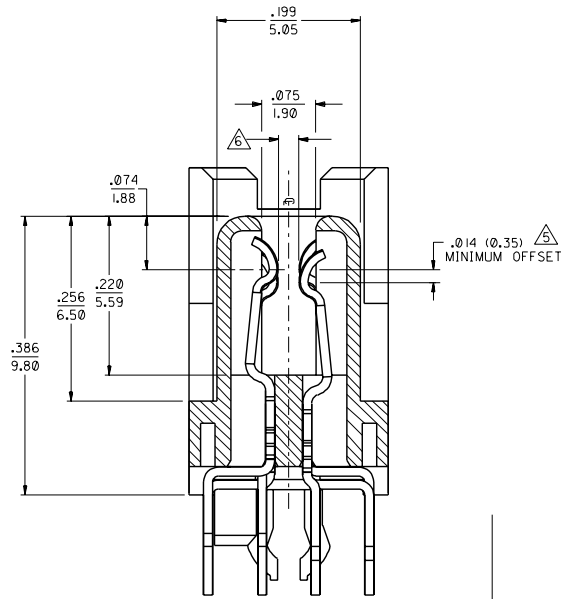

[sales@integrated-circuit.com](mailto:sales@integrated-circuit.com)

DIMENSIONS SHOWN IN METRIC/INCH		UNLESS OTHERWISE SPECIFIED TOLERANCES ARE AS FOLLOWS	
3 PLACE ± .005	INCH	---	METRIC
2 PLACE ± .01	INCH	± 0.13	METRIC
1 PLACE ---	INCH	± 0.25	METRIC
DRAFT WHEN APPLICABLE MUST REMAIN WITHIN DIMENSIONS			
DRG. BY: RAN	CHKD. BY: RAN	FILE NAME: S71743K4	DATE: 5/92
APP'D. BY: GWF	SCALE: 4:1	SEE TABLE	

MFG. SH.	REV.	LTR.	REVISIONS

TITLE		REVISIONS	
SALES ASSEMBLY			
EBBI VERTICAL RECPETACLE			
40 CKT FIBRE CHANNEL CONN			
MOLEX INCORPORATED	DATE: 7/21/95		
SEE TABLE	PART NO. SDA-71743-104		