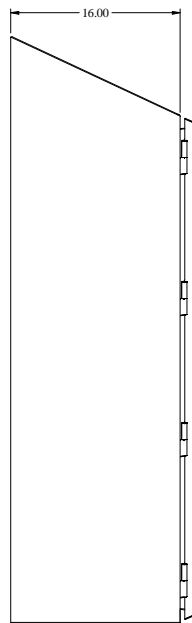

sales@integrated-circuit.com

PART No. HWST483616SS

for more information visit

www.hammondmfg.com

Data subject to change without notice

Isometric drawing Not to Scale

ISOMETRIC VIEW

TOP VIEW

REAR VIEW

LEFT SIDE VIEW

FRONT VIEW

RIGHT SIDE VIEW

BOTTOM VIEW