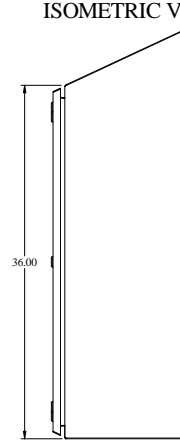

sales@integrated-circuit.com

PART No. HWST363012S16

for more information visit
www.hammondmfg.com

Data subject to change without notice

Isometric drawing Not to Scale

TOP VIEW

REAR VIEW

LEFT SIDE VIEW

FRONT VIEW

RIGHT SIDE VIEW

BOTTOM VIEW

ISOMETRIC VIEW