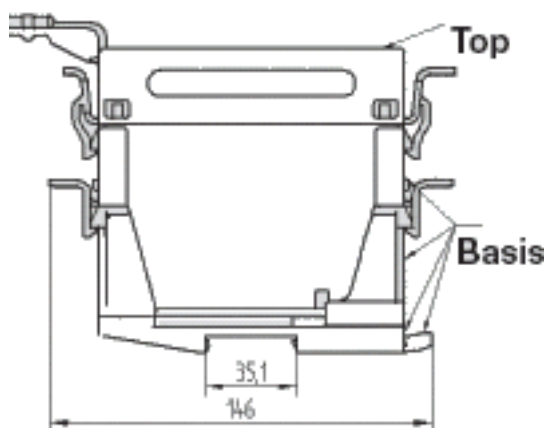

General ordering data

Order No.	1797510000
Part designation	HDC RailMate HB 10 Set
Version	HDC terminal rail mounting system, Terminal rail mounting system
EAN	4032248239184
Qty.	1 pc(s).

General data

Colour	beige
Hilfsmerkmal	HDC RailMate HB 10 Set