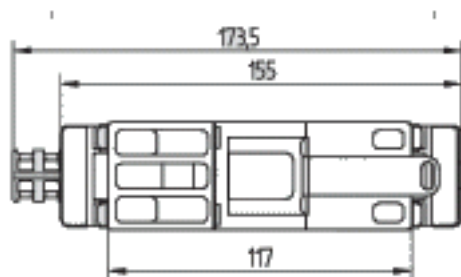

General ordering data

Order No.	1797510000
Part designation	HDC RailMate HB 10 Set
Version	HDC terminal rail mounting system, Terminal rail mounting system
EAN	4032248239184
Qty.	1 pc(s).

General data

Colour	beige
Hilfsmerkmal	HDC RailMate HB 10 Set