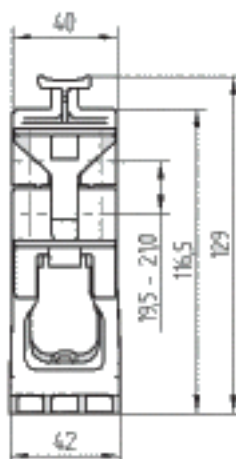

General ordering data

Order No.	1797510000
Part designation	HDC RailMate HB 10 Set
Version	HDC terminal rail mounting system, Terminal rail mounting system
EAN	4032248239184
Qty.	1 pc(s).

General data

Colour	beige
Hilfsmerkmal	HDC RailMate HB 10 Set