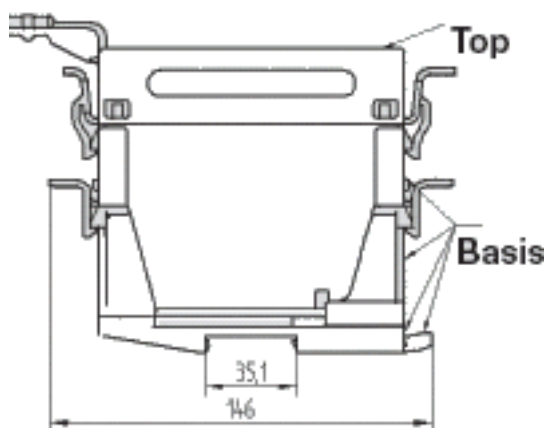

**General ordering data**

Order No.	1797530000
Part designation	HDC RailMate HB24 Set
Version	HDC terminal rail mounting system, Terminal rail mounting system
EAN	4032248239207
Qty.	1 pc(s).

**General data**