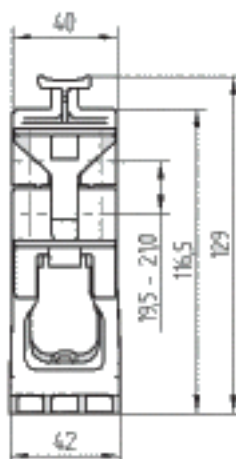

**General ordering data**

Order No.	1797530000
Part designation	HDC RailMate HB24 Set
Version	HDC terminal rail mounting system, Terminal rail mounting system
EAN	4032248239207
Qty.	1 pc(s).

**General data**