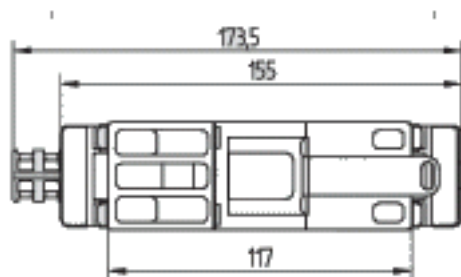

**General ordering data**

Order No.	1797530000
Part designation	HDC RailMate HB24 Set
Version	HDC terminal rail mounting system, Terminal rail mounting system
EAN	4032248239207
Qty.	1 pc(s).

**General data**