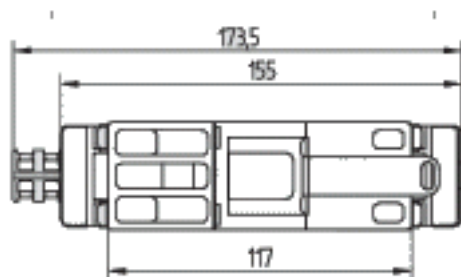

General ordering data

| | |
|------------------|--|
| Order No. | 1797540000 |
| Part designation | HDC RailMate HB6 Top |
| Version | HDC terminal rail mounting system, Terminal rail mounting system |
| EAN | 4032248239214 |
| Qty. | 10 pc(s). |