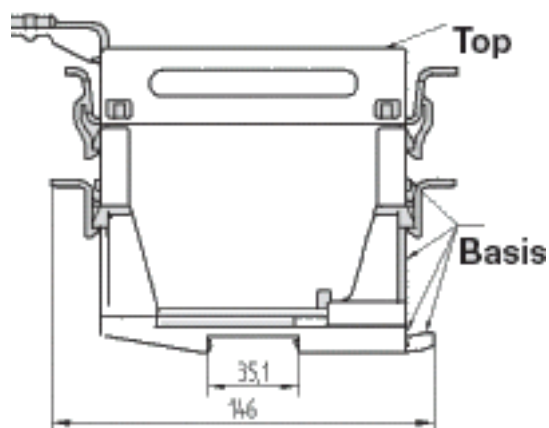

General ordering data

| | |
|------------------|--|
| Order No. | 1797540000 |
| Part designation | HDC RailMate HB6 Top |
| Version | HDC terminal rail mounting system, Terminal rail mounting system |
| EAN | 4032248239214 |
| Qty. | 10 pc(s). |