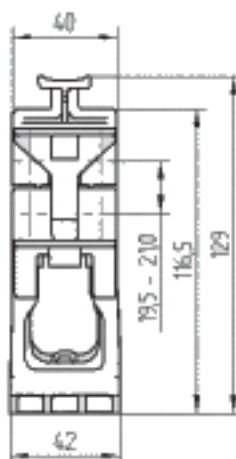

General ordering data

| | |
|------------------|--|
| Order No. | 1797540000 |
| Part designation | HDC RailMate HB6 Top |
| Version | HDC terminal rail mounting system, Terminal rail mounting system |
| EAN | 4032248239214 |
| Qty. | 10 pc(s). |