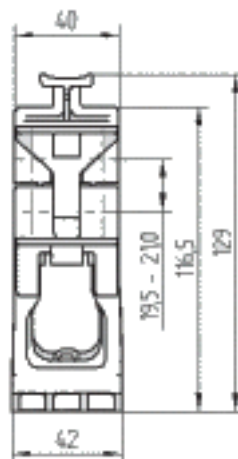

sales@integrated-circuit.com

General ordering data

Order No.	1797580000
Part designation	HDC RailMate Basis
Version	HDC terminal rail mounting system, Terminal rail mounting system
EAN	4032248239252
Qty.	1 pc(s).