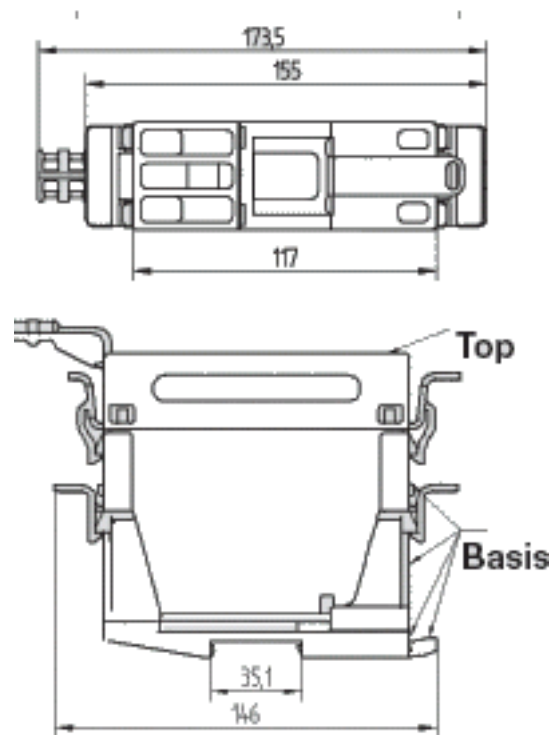

sales@integrated-circuit.com

General ordering data

Order No.	1797580000
Part designation	HDC RailMate Basis
Version	HDC terminal rail mounting system, Terminal rail mounting system
EAN	4032248239252
Qty.	1 pc(s).