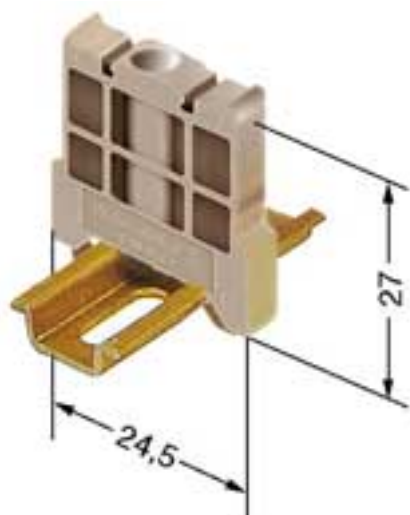

sales@integrated-circuit.com

General ordering data

Order No.	1071900000
Part designation	EW 15/2
Version	Modular terminal, accessories, Rail support
EAN	4008190462949
Qty.	50 pc(s).

Dimensions

Width	8 mm
Height of lowest version	27 mm
Length	27 mm