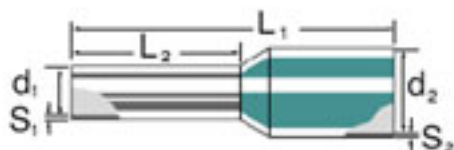

sales@integrated-circuit.com

Product catalogue | Tools | Wire end ferrules | Wire end ferrules with plastic collar | Conductor nom. cross-section 0.75mm² | packed loose in polythene bag

General ordering data

Product data

Conductor rated cross-section	0.75 mm ²
AWG	18
Total length (L1)	14 mm
Contact surface length (L2)	8 mm
Contact surface diameter (D1)	1.2 mm
Collar diameter (D2)	2.8 mm
Metal sleeve thickness (S1)	0.15 mm
Plastic collar thickness (S2)	0.25 mm