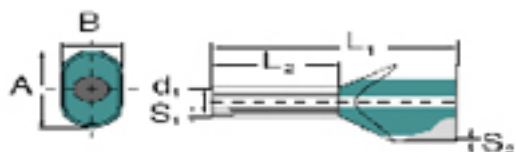

[sales@integrated-circuit.com](mailto:sales@integrated-circuit.com)

Product catalogue | Tools | Wire end ferrules | Twin wire end ferrules with plastic collar | Nominal cross-section of conductor 10.0 mm<sup>2</sup> | packed loose in polythene bag

#### Technical data

Length	30 mm
Width	8.4 mm
Height	14.2 mm

#### Product data

Conductor rated cross-section	10 mm <sup>2</sup>
AWG	7
Total length (L1)	30 mm
Contact surface length (L2)	18 mm
Collar height (A)	13.4 mm
Collar width (B)	7.6 mm
Contact surface diameter (D1)	5.8 mm
Metal sleeve thickness (S1)	0.2 mm
Plastic collar thickness (S2)	0.5 mm