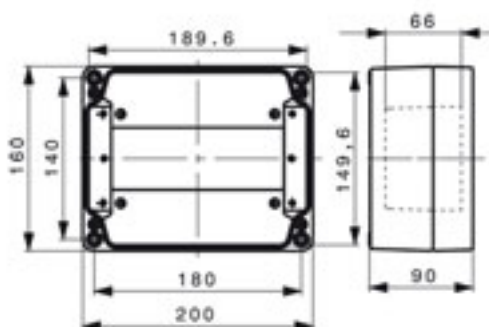

#### General ordering data

Order No.	0342500000
Part designation	KLIPPON K6
Version	Housings, 100 mm, 160 mm, 200 mm, Aluminium alloy (AlSi12)
EAN	4008190059804
Qty.	1 pc(s).

#### Dimensions

Fixing dimension, width	180 mm
Height	100 mm
Length	160 mm
Width	200 mm

#### General details

Cover fixing	M5 screws, captive
Enclosure fixing	Holes 6 mm
Integral fixing	Threaded holes M5
Resistance to shocks	10 J
Sealing material	Neoprene
Version cover	closed
Surface finish	untreated
Class of protection to EN 60529	IP 66 and IP 67
Weight	2,000 g
Ambient temperature, min.	-30 °C
Ambient temperature, max.	80 °C