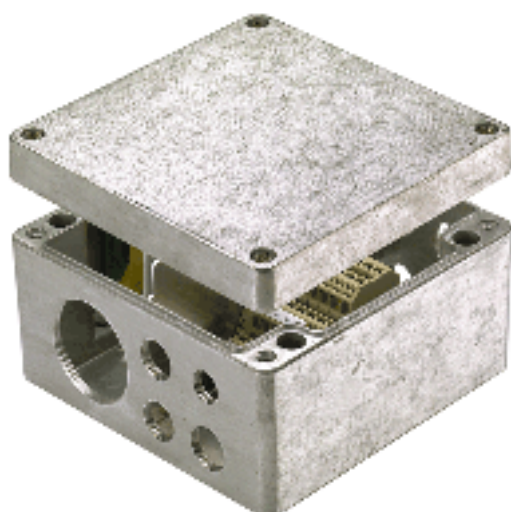

#### General ordering data

Order No.	0342500000
Part designation	KLIPPON K6
Version	Housings, 100 mm, 160 mm, 200 mm, Aluminium alloy (AlSi12)
EAN	4008190059804
Qty.	1 pc(s).

#### Dimensions

Fixing dimension, width	180 mm
Height	100 mm
Length	160 mm
Width	200 mm

#### General details

Cover fixing	M5 screws, captive
Enclosure fixing	Holes 6 mm
Integral fixing	Threaded holes M5
Resistance to shocks	10 J
Sealing material	Neoprene
Version cover	closed
Surface finish	untreated
Class of protection to EN 60529	IP 66 and IP 67
Weight	2,000 g
Ambient temperature, min.	-30 °C
Ambient temperature, max.	80 °C