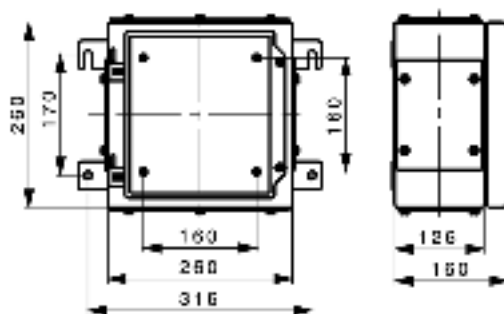

sales@integrated-circuit.com

General ordering data

Order No.	9508620000
Part designation	NexT 26/26/16 4gp ss
Version	Ex enclosure, 160 mm, 260 mm, 260 mm, Stainless steel 1.4404
EAN	4008190499358
Qty.	1 pc(s).

Dimensions

Fixing dimension, height	170 mm
Fixing dimension, width	316 mm
Height	160 mm
Length	260 mm
Width	260 mm

General details

Cover fixing	Removable cover + M6 screws
Enclosure fixing	Outside mounting with 10 mm holes
Integral fixing	4 x 10 mm spacers
Sealing material	Chloroprene (cover & flange)
Version cover	closed
Colour	Miscellaneous
Surface finish	polished, chemically immersed
Class of protection to EN 60529	IP 66
Weight	5,500 g
Ambient temperature, min.	-40 °C
Ambient temperature, max.	85 °C