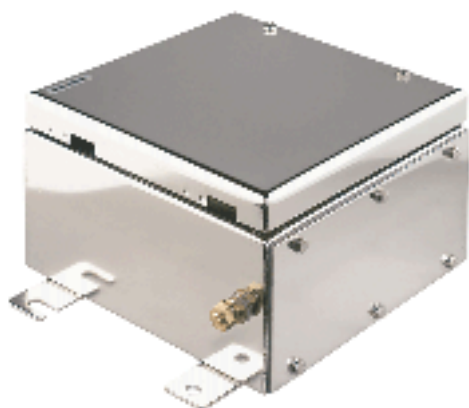

sales@integrated-circuit.com

General ordering data

Order No.	9508620000
Part designation	NexT 26/26/16 4gp ss
Version	Ex enclosure, 160 mm, 260 mm, 260 mm, Stainless steel 1.4404
EAN	4008190499358
Qty.	1 pc(s).

Dimensions

Fixing dimension, height	170 mm
Fixing dimension, width	316 mm
Height	160 mm
Length	260 mm
Width	260 mm

General details

Cover fixing	Removable cover + M6 screws
Enclosure fixing	Outside mounting with 10 mm holes
Integral fixing	4 x 10 mm spacers
Sealing material	Chloroprene (cover & flange)
Version cover	closed
Colour	Miscellaneous
Surface finish	polished, chemically immersed
Class of protection to EN 60529	IP 66
Weight	5,500 g
Ambient temperature, min.	-40 °C
Ambient temperature, max.	85 °C