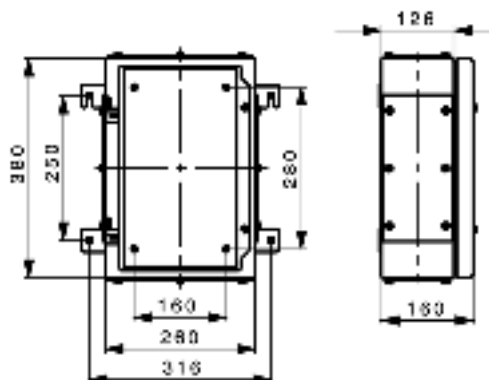

[sales@integrated-circuit.com](mailto:sales@integrated-circuit.com)

**General ordering data**

Order No.	9507750000
Part designation	NexT 38/26/16 2gp 7032
Version	Ex enclosure, 160 mm, 380 mm, 260 mm, Sheet steel 1.5 mm (16 SWG)
EAN	4008190480332
Qty.	1 pc(s).

**Dimensions**

Fixing dimension, height	250 mm
Fixing dimension, width	316 mm
Height	160 mm
Length	380 mm
Width	260 mm

**General details**

Cover fixing	Removable cover + M6 screws
Enclosure fixing	Outside mounting with 10 mm holes
Integral fixing	4 x 10 mm spacers
Sealing material	Chloroprene (cover & flange)
Version cover	closed
Colour	RAL 7032 - pebble grey
Surface finish	RAL 7032, textured
Class of protection to EN 60529	IP 66
Weight	7,000 g
Ambient temperature, min.	-40 °C
Ambient temperature, max.	85 °C