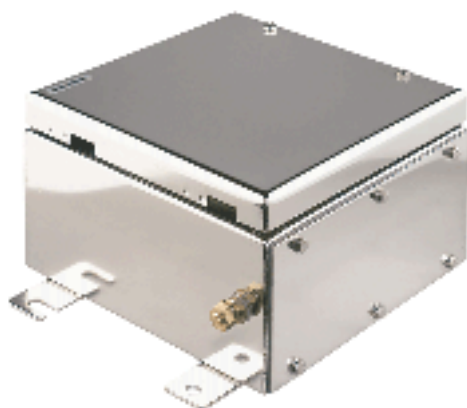

[sales@integrated-circuit.com](mailto:sales@integrated-circuit.com)

**General ordering data**

Order No.	9507750000
Part designation	NexT 38/26/16 2gp 7032
Version	Ex enclosure, 160 mm, 380 mm, 260 mm, Sheet steel 1.5 mm (16 SWG)
EAN	4008190480332
Qty.	1 pc(s).

**Dimensions**

Fixing dimension, height	250 mm
Fixing dimension, width	316 mm
Height	160 mm
Length	380 mm
Width	260 mm

**General details**

Cover fixing	Removable cover + M6 screws
Enclosure fixing	Outside mounting with 10 mm holes
Integral fixing	4 x 10 mm spacers
Sealing material	Chloroprene (cover & flange)
Version cover	closed
Colour	RAL 7032 - pebble grey
Surface finish	RAL 7032, textured
Class of protection to EN 60529	IP 66
Weight	7,000 g
Ambient temperature, min.	-40 °C
Ambient temperature, max.	85 °C