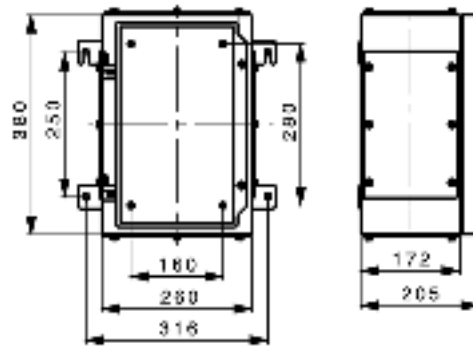

sales@integrated-circuit.com

General ordering data

Order No.	9508700000
Part designation	NexT 38/26/20 2gp ss
Version	Ex enclosure, 205 mm, 380 mm, 260 mm, Stainless steel 1.4404
EAN	4008190499778
Qty.	1 pc(s).

Dimensions

Fixing dimension, height	250 mm
Fixing dimension, width	316 mm
Height	205 mm
Length	380 mm
Width	260 mm

General details

Cover fixing	Removable cover + M6 screws
Enclosure fixing	Outside mounting with 10 mm holes
Integral fixing	4 x 10 mm spacers
Sealing material	Chloroprene (cover & flange)
Version cover	closed
Colour	Miscellaneous
Surface finish	polished, chemically immersed
Class of protection to EN 60529	IP 66
Weight	7,500 g
Ambient temperature, min.	-40 °C
Ambient temperature, max.	85 °C

9508770000	NexT 38/26/20 4gp ss	Ex enclosure, 205 mm, 380 mm, 260 mm, Stainless steel 1.4404
------------	----------------------	--------------------------------------------------------------