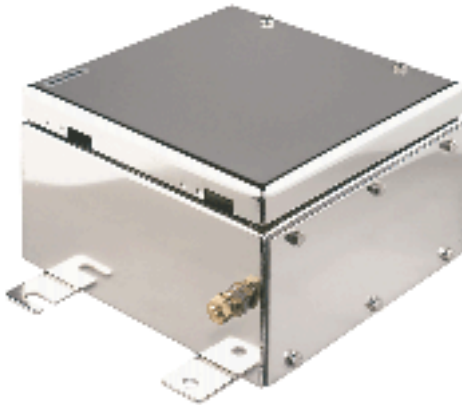

sales@integrated-circuit.com

General ordering data

Order No.	9508700000
Part designation	NexT 38/26/20 2gp ss
Version	Ex enclosure, 205 mm, 380 mm, 260 mm, Stainless steel 1.4404
EAN	4008190499778
Qty.	1 pc(s).

Dimensions

Fixing dimension, height	250 mm
Fixing dimension, width	316 mm
Height	205 mm
Length	380 mm
Width	260 mm

General details

Cover fixing	Removable cover + M6 screws
Enclosure fixing	Outside mounting with 10 mm holes
Integral fixing	4 x 10 mm spacers
Sealing material	Chloroprene (cover & flange)
Version cover	closed
Colour	Miscellaneous
Surface finish	polished, chemically immersed
Class of protection to EN 60529	IP 66
Weight	7,500 g
Ambient temperature, min.	-40 °C
Ambient temperature, max.	85 °C