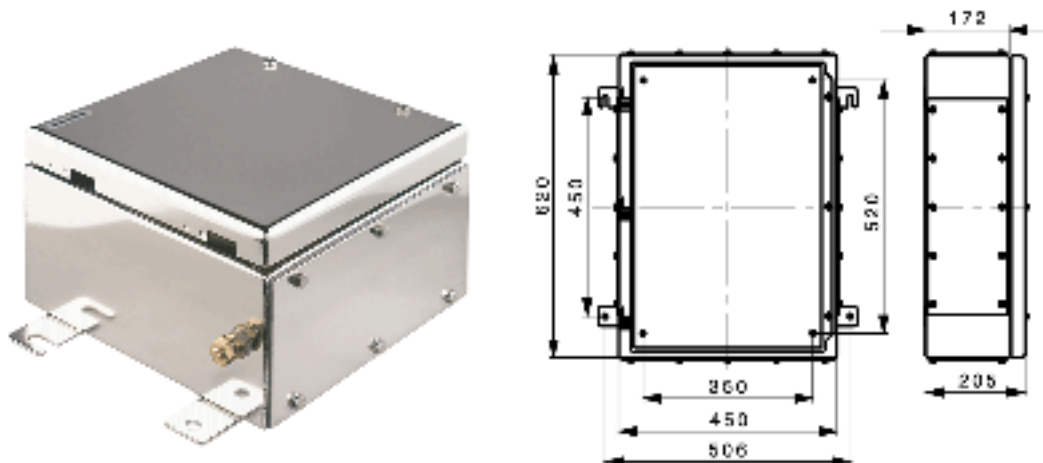

sales@integrated-circuit.com

General ordering data

Order No.	9508720000
Part designation	NexT 62/45/20 2gp ss
Version	Ex enclosure, 205 mm, 620 mm, 450 mm, Stainless steel 1.4404
EAN	4008190869267
Qty.	1 pc(s).

Dimensions

Fixing dimension, height	450 mm
Fixing dimension, width	506 mm
Height	205 mm
Length	620 mm
Width	450 mm

General details

Cover fixing	Removable cover + M6 screws
Enclosure fixing	Outside mounting with 10 mm holes
Integral fixing	4 x 10 mm spacers
Sealing material	Chloroprene (cover & flange)
Version cover	closed
Colour	Miscellaneous
Surface finish	polished, chemically immersed
Class of protection to EN 60529	IP 66
Weight	17,600 g
Ambient temperature, min.	-40 °C
Ambient temperature, max.	85 °C