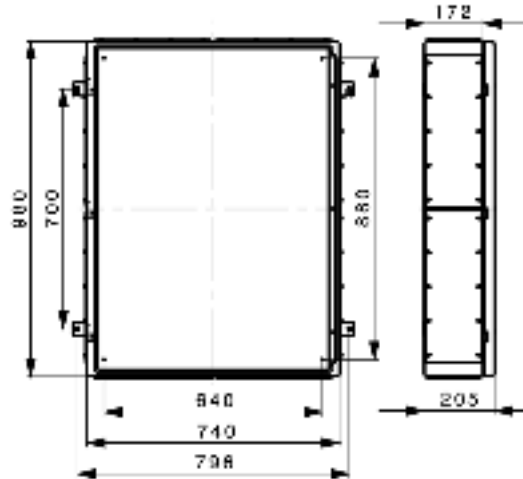

sales@integrated-circuit.com

General ordering data

Order No.	9508010000
Part designation	NexT 98/74/20 8gp 7032
Version	Ex enclosure, 205 mm, 980 mm, 740 mm, Sheet steel 2.02 mm (14 SWG)
EAN	4008190499594
Qty.	1 pc(s).

Dimensions

Fixing dimension, height	700 mm
Fixing dimension, width	796 mm
Height	205 mm
Length	980 mm
Width	740 mm

General details

Cover fixing	Removable cover + M6 screws
Enclosure fixing	Outside mounting with 10 mm holes
Integral fixing	4 x 10 mm spacers
Sealing material	Chloroprene (cover & flange)
Version cover	closed
Colour	RAL 7032 - pebble grey
Surface finish	RAL 7032, textured
Class of protection to EN 60529	IP 66
Weight	38,000 g
Ambient temperature, min.	-40 °C
Ambient temperature, max.	85 °C

9508820000	NexT 98/74/20 8gp ss	Ex enclosure, 205 mm, 980 mm, 740 mm, Stainless steel 1.4404
------------	----------------------	--