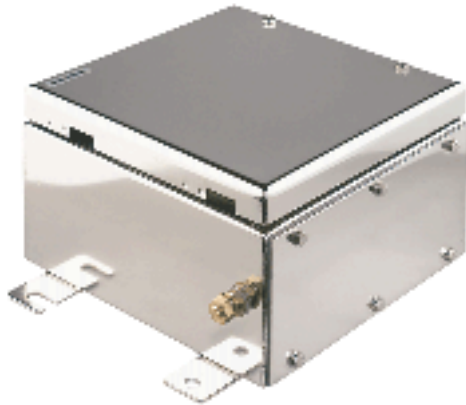

sales@integrated-circuit.com

General ordering data

Order No.	9508010000
Part designation	NexT 98/74/20 8gp 7032
Version	Ex enclosure, 205 mm, 980 mm, 740 mm, Sheet steel 2.02 mm (14 SWG)
EAN	4008190499594
Qty.	1 pc(s).

Dimensions

Fixing dimension, height	700 mm
Fixing dimension, width	796 mm
Height	205 mm
Length	980 mm
Width	740 mm

General details

Cover fixing	Removable cover + M6 screws
Enclosure fixing	Outside mounting with 10 mm holes
Integral fixing	4 x 10 mm spacers
Sealing material	Chloroprene (cover & flange)
Version cover	closed
Colour	RAL 7032 - pebble grey
Surface finish	RAL 7032, textured
Class of protection to EN 60529	IP 66
Weight	38,000 g
Ambient temperature, min.	-40 °C
Ambient temperature, max.	85 °C