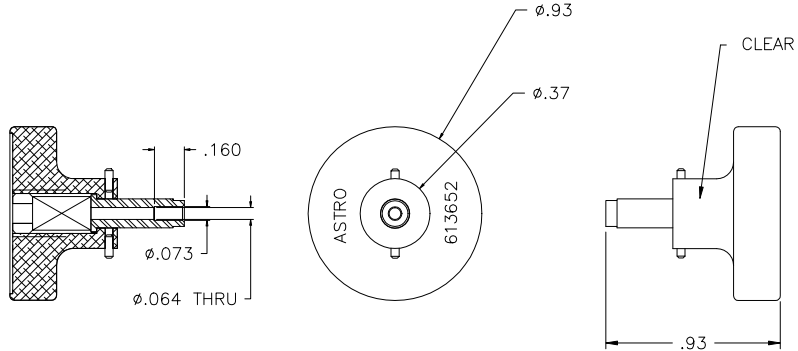

**UNCONTROLLED DOCUMENT
WILL NOT BE UPDATED**

NOTES: 1. THIS IS AN ACAD DRAWING DO NOT CHANGE MANUALLY.

				<small>THESE DRAWINGS, SPECIFICATIONS OR OTHER DATA ARE AND REMAIN, THE PROPERTY OF ASTRO TOOL CORP. AND MUST BE RETURNED UPON REQUEST. THEY CONTAIN INFORMATION OWNED AND/OR DEVELOPED BY ASTRO AT ITS OWN PRIVATE EXPENSE AND MAY NOT BE USED, DUPLICATED OR DISCLOSED TO OTHERS, IN WHOLE OR IN PART FOR DESIGN, MANUFACTURE OR PROCUREMENT WITHOUT THE WRITTEN PERMISSION OF ASTRO TOOL CORP. EACH AND EVERY TIME.</small>	<small>SCALE: N.T.S.</small> <small>DOWN BY: DYO</small> <small>DATE: 01-18-10</small> <small>APPROVED:</small>	<small>UNLESS OTHERWISE SPECIFIED:</small> <small>DECIMALS:</small> <small>.XXX ± .005</small> <small>.XX ± .010</small> <small>X ± .030</small> <small>ANGLES: ± 1°</small>	<small>21615 S.W. TUALATIN VALLEY HWY., BEAVERTON OR 97006</small>	<small>CAGE 58164</small>
REV.	DESCRIPTION	BY	DATE	APR.			<small>DESCRIPTION: ENVELOPE DRAWING: 613652 POSITIONER</small>	<small>PART NO. B 613652-ENV</small>
A	NEW RELEASE.	DYO	01-18-10	MMK				