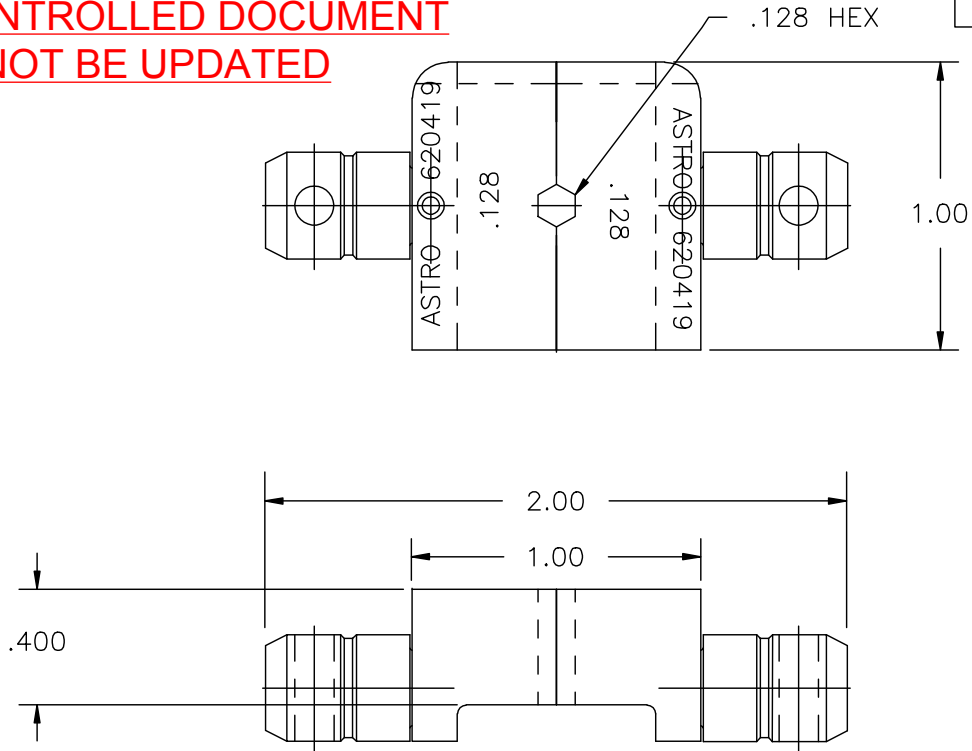

sales@integrated-circuit.com

**UNCONTROLLED DOCUMENT
WILL NOT BE UPDATED**

620419-ENV

NOTES: I. THIS IS AN AUTOCAD DRAWING DO NOT CHANGE MANUALLY.

				THESE DRAWINGS, SPECIFICATIONS OR OTHER DATA ARE AND REMAIN, THE PROPERTY OF ASTRO TOOL CORP. AND MUST BE RETURNED UPON REQUEST. THEY CONTAIN INFORMATION OWNED AND/OR DEVELOPED BY ASTRO AT ITS OWN PRIVATE EXPENSE AND MAY NOT BE USED, DUPLICATED OR DISCLOSED TO OTHERS, IN WHOLE OR IN PART FOR DESIGN, MANUFACTURE OR PROCUREMENT WITHOUT THE WRITTEN PERMISSION OF ASTRO TOOL CORP. EACH AND EVERY TIME.	SCALE: N.T.S.	UNLESS OTHERWISE SPECIFIED: DECIMALS: .XXX ± .005 .XX ± .010 .X ± .030 ANGLES: ± 1°	 21615 S.W. TUALATIN VALLEY HWY., BEAVERTON OR 97006	CAGE 58164
A	NEW RELEASE.	DYO	07-20-11		MMK			DWN BY: DYO DATE: 07-20-11 APPROVED:
REV.	DESCRIPTION	BY	DATE	APR.				