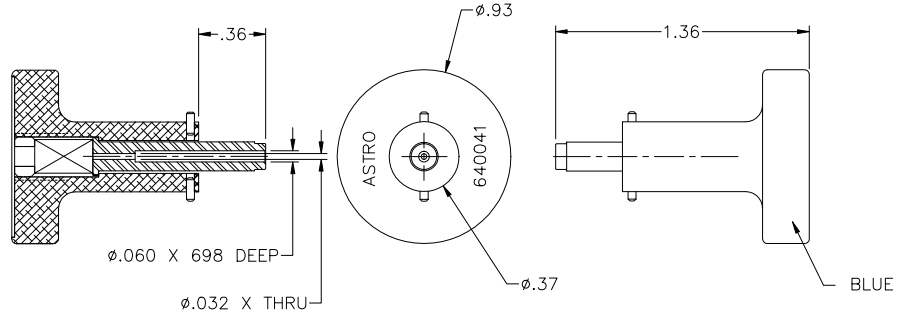

sales@integrated-circuit.com

**UNCONTROLLED DOCUMENT
WILL NOT BE UPDATED**

1. THIS IS AN AUTOCAD DRAWING, DO NOT CHANGE MANUALLY
NOTES:

				<small>THESE DRAWINGS, SPECIFICATIONS OR OTHER DATA ARE AND REMAIN, THE PROPERTY OF ASTRO TOOL CORP. AND MUST BE RETURNED UPON REQUEST. THEY CONTAIN INFORMATION OWNED AND/OR DEVELOPED BY ASTRO AT ITS OWN PRIVATE EXPENSE AND MAY NOT BE USED, DUPLICATED OR DISCLOSED TO OTHERS, IN WHOLE OR IN PART FOR DESIGN, MANUFACTURE OR PROCUREMENT WITHOUT THE WRITTEN PERMISSION OF ASTRO TOOL CORP. EACH AND EVERY TIME.</small>	<small>SCALE:</small> N.T.S. <small>UNLESS OTHERWISE SPECIFIED:</small> <small>DECIMALS:</small> XXX ± .005 XX ± .010 X ± .030 <small>ANGLES:</small> ± 1°	<small>21615 S.W. TUALATIN VALLEY HWY., BEAVERTON OR 97006</small>	<small>CAGE 58164</small>
A	NEW RELEASE	DYO	10-14-09	MMK	DATE: 10-14-09	<small>DESCRIPTION:</small> ENVELOPE DRAWING: 640041 POSITIONER ASSEMBLY	<small>PART NO. B 640041-ENV</small>
REV.	DESCRIPTION	BY	DATE	APR.	APPROVED:		