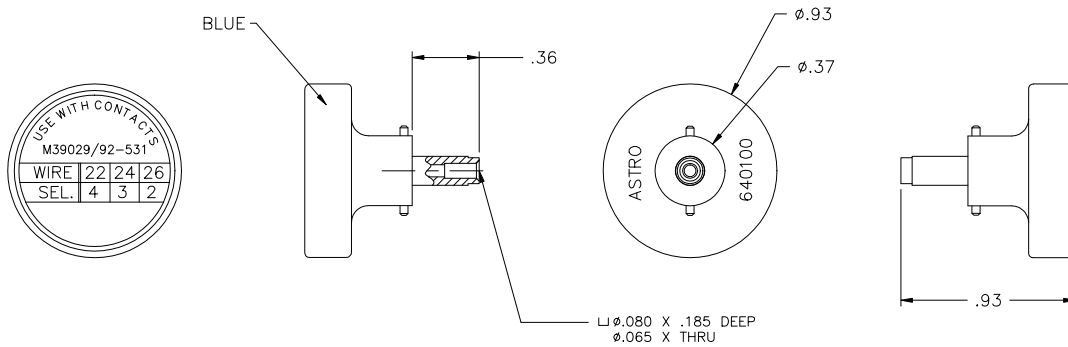

sales@integrated-circuit.com

**UNCONTROLLED DOCUMENT
WILL NOT BE UPDATED**

NOTES: 1. THIS IS AN ACAD DRAWING DO NOT CHANGE MANUALLY.

				<small>THESE DRAWINGS, SPECIFICATIONS OR OTHER DATA ARE AND REMAIN, THE PROPERTY OF ASTRO TOOL CORP. AND MUST BE RETURNED UPON REQUEST. THEY CONTAIN INFORMATION OWNED AND/OR DEVELOPED BY ASTRO AT ITS OWN PRIVATE EXPENSE AND MAY NOT BE USED, DUPLICATED OR DISCLOSED TO OTHERS, IN WHOLE OR IN PART FOR DESIGN, MANUFACTURE OR PROCUREMENT WITHOUT THE WRITTEN PERMISSION OF ASTRO TOOL CORP. EACH AND EVERY TIME.</small>	<small>SCALE:</small> N.T.S. <small>DOWN BY:</small> DYO <small>DATE:</small> 07-21-11 <small>APPROVED:</small>	<small>UNLESS OTHERWISE SPECIFIED:</small> <small>DECIMALS:</small> XXX ± .005 XX ± .010 X ± .030 <small>ANGLES:</small> ± 1°		CAGE 58164
A	NEW RELEASE	DYO	07-21-11	MMK	<small>21615 S.W. TUALATIN VALLEY HWY., BEAVERTON OR 97006</small> DESCRIPTION: ENVELOPE DRAWING: 640100 POSITIONER, USE WITH M22520/2-01 FRAME PART NO. B 640100-ENV			
REV.	DESCRIPTION	BY	DATE	APR.				