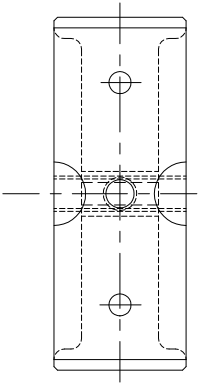

**UNCONTROLLED DOCUMENT  
WILL NOT BE UPDATED**

NOTES: 1. THIS IS AN AUTOCAD DRAWING DO NOT CHANGE MANUALLY.

REV.	DESCRIPTION	BY	DATE	APPR.	<p>THIS DRAWING IS THE PROPERTY OF ASTRO TOOL CORP. IT IS TO BE USED ONLY FOR THE PURPOSES SPECIFIED HEREIN. IT IS NOT TO BE REPRODUCED OR TRANSMITTED IN ANY FORM OR BY ANY MEANS, ELECTRONIC OR MECHANICAL, INCLUDING PHOTOCOPYING, RECORDING, OR BY ANY INFORMATION STORAGE AND RETRIEVAL SYSTEM, WITHOUT THE WRITTEN PERMISSION OF ASTRO TOOL CORP. ALL RIGHTS ARE RESERVED. THIS DRAWING IS UNCONTROLLED.</p>	<p>SCALE: N.T.S.</p> <p>UNLESS OTHERWISE SPECIFIED: DIMENSIONS ARE IN INCHES AND DECIMALS THEREOF.</p> <p>FINISHES: X = .015, Y = .010, Z = .010</p>	<p>ASTRO TOOL CORP. 2315 S.W. TUALATIN VALLEY HWY., BEAVERTON, OR 97008</p>	<p>DATE: 08-03-09</p> <p>APPROVED: _____</p>
A	NEW RELEASE	DY08	08-03-09	MJK				
PART NO.	C	ST2354-5-ENV						