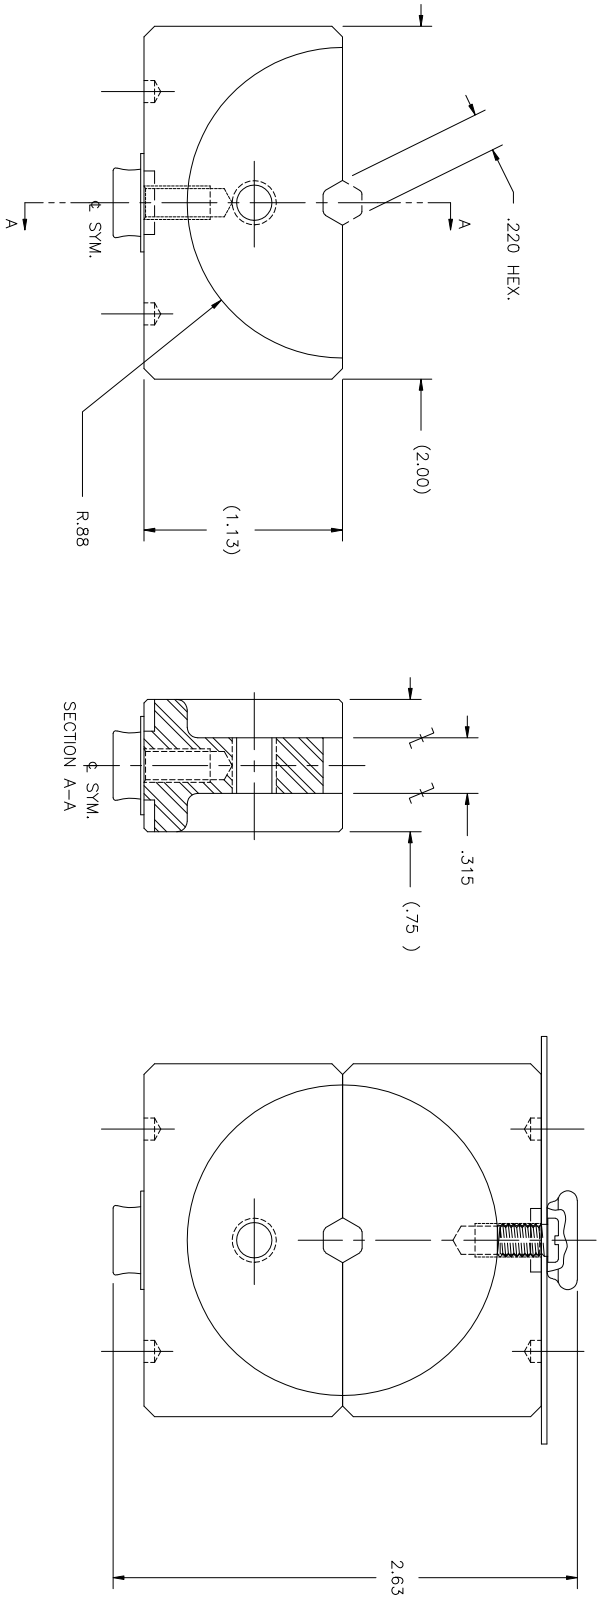

## Excellent Integrated System Limited

Stocking Distributor

Click to view price, real time Inventory, Delivery & Lifecycle Information:

[Astro Tool Corp.](#)  
[ST2354-5](#)

For any questions, you can email us directly:  
[sales@integrated-circuit.com](mailto:sales@integrated-circuit.com)

**UNCONTROLLED DOCUMENT  
WILL NOT BE UPDATED**

NOTES: 1. THIS IS AN AUTOCAD DRAWING DO NOT CHANGE MANUALLY.

REV.	DESCRIPTION	BY	DATE	APPR.	<p>THIS DRAWING IS THE PROPERTY OF ASTRO TOOL CORP. IT IS TO BE USED ONLY FOR THE PURPOSES SPECIFIED HEREIN. IT IS NOT TO BE REPRODUCED OR TRANSMITTED IN ANY FORM OR BY ANY MEANS, ELECTRONIC OR MECHANICAL, INCLUDING PHOTOCOPYING, RECORDING, OR BY ANY INFORMATION STORAGE AND RETRIEVAL SYSTEM, WITHOUT THE WRITTEN PERMISSION OF ASTRO TOOL CORP. ALL RIGHTS ARE RESERVED. THIS DRAWING IS UNCONTROLLED.</p>	<p>SCALE: N.T.S.</p> <p>UNLESS OTHERWISE SPECIFIED: DIMENSIONS ARE IN INCHES AND DECIMALS THEREOF.</p> <p>FINISHES: X = .015, Y = .010, Z = .010</p>	<p>ASTRO TOOL CORP. 2315 S.W. TUALATIN VALLEY HWY., BEAVERTON, OR 97008</p>	<p>DATE: 08-03-09</p> <p>APPROVED: _____</p>
A	NEW RELEASE	DY08	08-03-09	MJK				
PART NO.	C	ST2354-5-ENV						