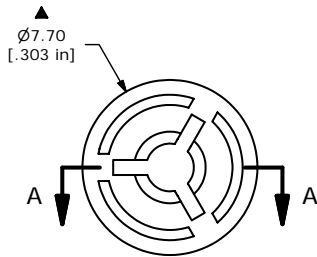

sales@integrated-circuit.com

SHEET 1 OF 1

SECTION A-A
SCALE 4 : 1

- NOTES:
1. ALL DIMENSIONS IN MM[INCH]
 2. GENERAL TOLERANCE: X.X=±0.4
X.XX=±0.25
 - ▲3. MATERIAL: NYLON
 - ▲4. COLOR: GREEN
 5. 2002/95/EC (ROHS) COMPLIANT
 6. ▲DENOTES CRITICAL PARAMETER.

E-SWITCH®

C	15896	REVISED REDRAWN	3/24/06	PH
REV	PCR NO	DESCRIPTION	DATE	BY

TITLE 700C1GRN CAP				
SCALE 4:1	DATE 3/24/2006	DR --	DWG T700106	REV C

THE INFORMATION CONTAINED IN THIS DOCUMENT IS PROPRIETARY TO E-SWITCH AND IS NOT TO BE COPIED OR TRANSFERRED