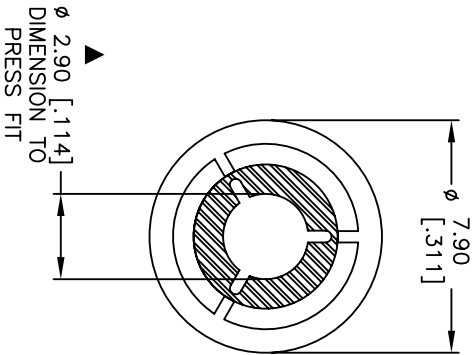

sales@integrated-circuit.com

NOTES:

1. ALL DIMENSIONS IN MM
2. GENERAL TOLERANCE: X:X=±0.4
X:XX=±0.25
3. MATERIAL: ABS
4. DESIGNATE MAJOR:

REV.	ECN No.	DESCRIPTION	DATE	CHKD
B	14217	REMOVE UL MATERIAL	8/6/04	AR
A	13219	RELEASE FOR PRODUCTION	6/16/03	AR

THE INFORMATION CONTAINED IN THIS DOCUMENT IS PROPRIETARY TO E-SWITCH AND IS NOT TO BE COPIED OR TRANSFERRED

TITLE	700 C1 GRY CAP	DR	AR	DWG	T700109	REV	B
SCALE	4:1	DATE	6/16/03				