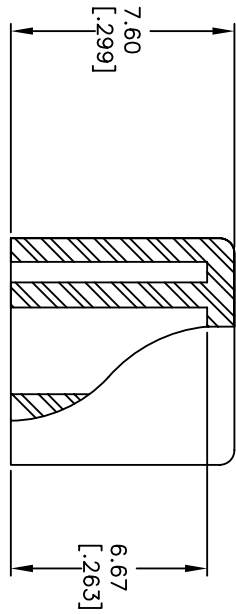

sales@integrated-circuit.com

NOTES:

1. ALL DIMENSIONS IN MM
2. GENERAL TOLERANCE: X:X=±0.4
X:XX=±0.25
3. MATERIAL: ABS
4. DESIGNATE MAJOR:

REV.	ECN No.	DESCRIPTION	DATE	CHKD
B	14217	REMOVE UL MATERIAL	8/6/04	AR
A	13219	RELEASE FOR PRODUCTION	6/16/03	AR

THE INFORMATION CONTAINED IN THIS DOCUMENT IS PROPRIETARY TO E-SWITCH AND IS NOT TO BE COPIED OR TRANSFERRED

TITLE	700 C1 GRY CAP	DR	AR	DWG	T700109	REV	B
SCALE	4:1	DATE	6/16/03				