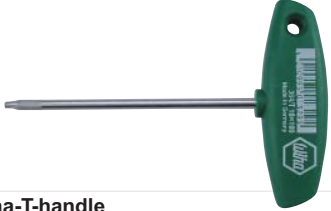

Wiha Quality Tools
Germany

Wiha TORX® T-handle

364 TORX®, with Wiha-T-handle

Blade high alloy chrome-vanadium-molybdenum steel, hardened, hard chrome finish. Wiha T-handle high quality plastic, impact resistant.

Item	Star	Double	Single	Double	Single	Double	Single	Double	Single	Double	Single	Double	Single
No.	Size	mm	Inch	mm	Inch	mm	Inch	lbs	pkg.	Each			
364 09	T9	100	3.9	4.0	5/32	80	3.0	.07	10	\$4.98			
364 10	T10	100	3.9	4.0	5/32	80	3.0	.07	10	\$5.18			
364 15	T15	100	3.9	4.0	5/32	80	3.0	.07	10	\$5.80			
364 17	T15	200	7.9	5.5	7/32	80	3.0	.13	10	\$5.98			
364 20	T20	100	3.9	4.0	5/32	100	4.0	.10	10	\$6.58			
364 22	T20	200	7.9	5.5	7/32	100	4.0	.17	10	\$6.78			
364 25	T25	100	3.9	4.0	5/32	100	4.0	.11	10	\$6.84			
364 27	T25	200	7.9	5.5	7/32	100	4.0	.17	10	\$7.06			
364 30	T27	100	3.9	5.5	7/32	100	4.0	.14	10	\$7.82			
364 32	T27	200	7.9	5.5	7/32	100	4.0	.17	10	\$8.02			
364 35	T30	100	3.9	7.9	6.0	100	4.0	.14	10	\$7.70			
364 37	T30	200	7.9	6.0	1/4	100	4.0	.19	10	\$8.02			
364 40	T40	100	3.9	7.0	9/32	100	4.0	.16	10	\$8.50			
364 42	T40	200	7.9	7.0	9/32	100	4.0	.23	10	\$8.62			
364 45	T45	150	5.9	8.0	5/16	120	4.7	.29	10	\$10.38			
364 50	T50	150	5.9	9.0	3/8	120	4.7	.30	10	\$12.12			
364 52	T50	250	9.8	9.0	3/8	120	4.7	.45	10	\$12.80			

364 92 Set 7 Pc. TORX® T-handle.

Blade CVM steel, hardened, hard chrome finish.
Wiha-T-handle high quality plastic, impact resistant.

Item	Star	Double	Star	Double	Double	Double	
No.	Size	mm	Size	mm	lbs.		
364 92	364 09	T9	100	364 27	T25	200	1.24
	364 10	T10	100	364 32	T27	200	
	364 17	T15	200	364 37	T30	200	Each
	364 22	T20	200				\$46.02