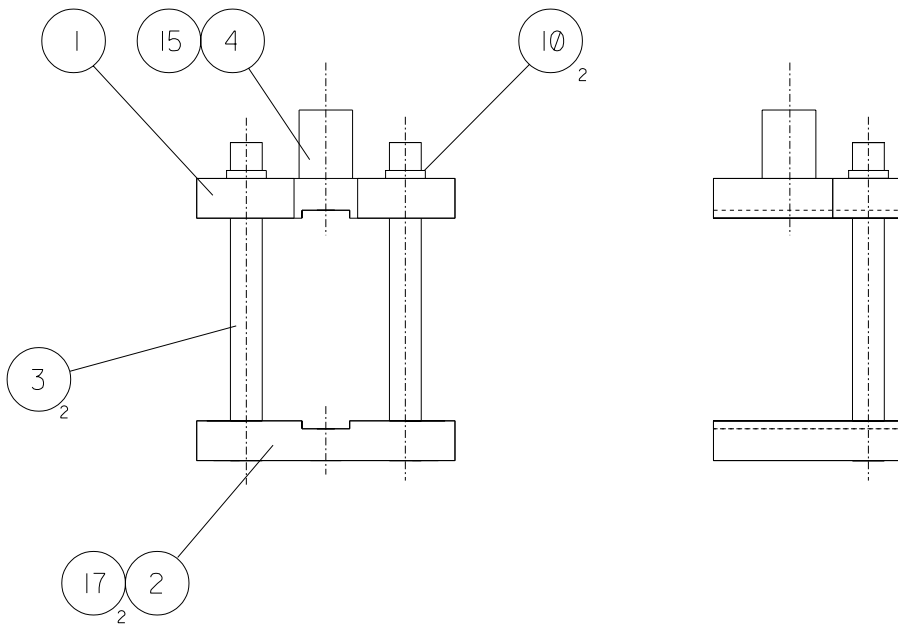

sales@integrated-circuit.com

	A.S. 00.07.26 NEW DRAWING ECN E05781
B	A.S. 98.09.23 NEW DRAWING ECN E85746
A	A.S. 98.07.21 PROTOTYPE

1:1 --- --- A.S.
 --- 98.07.21

G.A. OF DIE SET

69020-1925 I I

1	69020-1926	A3	1	TOP PLATE
2	69020-1927	A3	1	BASE PLATE
3	69020-1928	A3	2	PILLAR
4	69020-1921	A3	1	ADAPTOR
5				
6				
7				
8				
9				
10	69018-7215	---	2	BEARING MB0812DU GLACIER
11				
12				
13				
14				
15	69901-1412	---	1	M4 x 12 LG SCK HD CAP SCREW
16				
17	69901-1612	---	2	M6 x 12 LG SCK HD CAP SCREW
18				
19				
20				
21				
22				
23				
24				
25				