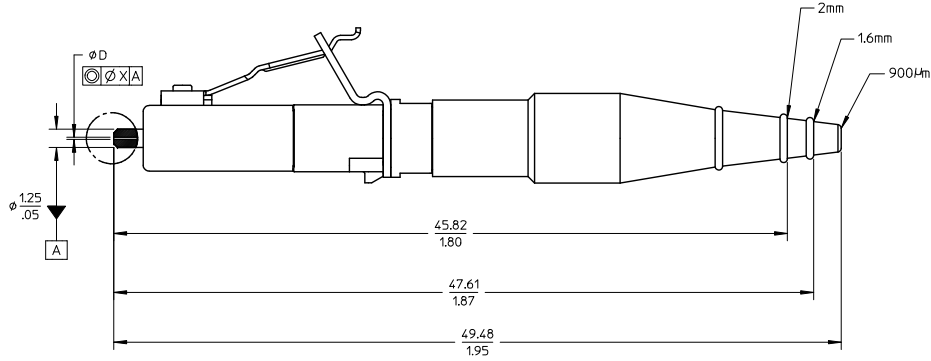

PART NUMBER	COLOR / TYPE	∅D (µm)	∅X (µm)
106397-5301	BLUE / SM	126	1
106397-5500		127	
106397-5501	GOLD / MM	142	3
106397-5502		172	

- NOTES:
1. DIMENSIONS ARE FOR REFERENCE ONLY.
 2. BOOT CUT AT LINES SHOWN FOR DIFFERENT CABLE SIZES.

ENTER DESCRIPTION EC NO: MF2010-0528 DRAWING NO: 2010/06/03 CHECKED BY: CHKOSEBENST APPROVED BY: APPRACHEN DATE: 2010/06/04 DATE: 2010/06/10 REV: A	QUALITY SYMBOLS ▽=0 ▽=0	GENERAL TOLERANCES (UNLESS SPECIFIED) <table border="1"> <thead> <tr> <th></th> <th>mm</th> <th>INCH</th> </tr> </thead> <tbody> <tr> <td>4 PLACES</td> <td>± .005</td> <td>± .0004</td> </tr> <tr> <td>3 PLACES</td> <td>± .008</td> <td>± .0006</td> </tr> <tr> <td>2 PLACES</td> <td>± .015</td> <td>± .0012</td> </tr> <tr> <td>1 PLACE</td> <td>± .030</td> <td>± .0024</td> </tr> </tbody> </table>		mm	INCH	4 PLACES	± .005	± .0004	3 PLACES	± .008	± .0006	2 PLACES	± .015	± .0012	1 PLACE	± .030	± .0024	DIMENSION STYLE MM/IN	SCALE 4:1	DESIGN UNITS METRIC	THIRD ANGLE PROJECTION
		mm	INCH																		
	4 PLACES	± .005	± .0004																		
	3 PLACES	± .008	± .0006																		
2 PLACES	± .015	± .0012																			
1 PLACE	± .030	± .0024																			
APPROVED BY WCHEN		DATE 2010/06/10	TITLE LC2+ HIGH TEMP CONNECTOR																		
DRAFT WHERE APPLICABLE MUST REMAIN WITHIN DIMENSIONS		ANGULAR ± 1°	MATERIAL NO. SEE TABLE	MOLEX INCORPORATED																	
SIZE B		THIS DRAWING CONTAINS INFORMATION THAT IS PROPRIETARY TO MOLEX INCORPORATED AND SHOULD NOT BE USED WITHOUT WRITTEN PERMISSION																			