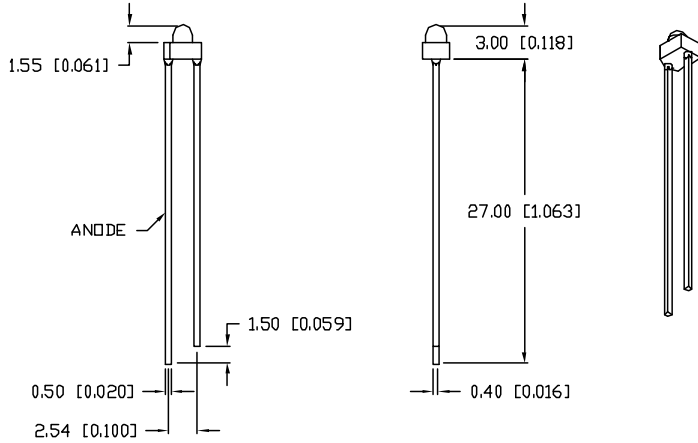

UNCONTROLLED DOCUMENT

PART NUMBER		REV.
SSL-LX20333YD		E
REV.	E.C.N. NUMBER AND REVISION COMMENTS	DATE
A	CORRECTED DIMS, SOLDER SPECS.	8.1.94
B	UPDATED SPECS.	7.2.98
C	E.C.N. #10317.	3.4.97
D	E.C.N. #10BRDR. & REDRAWN.	7.2.98
E	E.C.N. #10695.	4.9.01

ELECTRO-OPTICAL CHARACTERISTICS T _A =25°C I _f =20mA					
PARAMETER	MIN	TYP	MAX	UNITS	TEST COND
PEAK WAVELENGTH		585		nm	
FORWARD VOLTAGE		2.1	2.5	V _f	
REVERSE VOLTAGE	5.0			V _r	I _r =100μA
AXIAL INTENSITY		20		mcd	I _f =20mA
VIEWING ANGLE		70		2x theta	
EMITTED COLOR:	YELLOW				
EPOXY LENS FINISH:	YELLOW DIFFUSED				

LIMITS OF SAFE OPERATION AT 25°C		
PARAMETER	MAX	UNITS
PEAK FORWARD CURRENT*	150	mA
STEADY CURRENT	30	mA
POWER DISSIPATION	105	mW
DERATE FROM 25°C	-1.5	mW/°C
OPERATING, STORAGE TEMP.	-40 TO +85	°C
SOLDERING TEMP.	+260	°C
2.0mm FROM BODY		3 SEC. MAX

* t<10μs

*UNLESS OTHERWISE SPECIFIED TOLERANCES PER DECIMAL PRECISION ARE: X=±1 (±0.039), XX=±0.5 (±0.020), XXX=±0.25 (±0.010), XXXX=±0.127 (±0.005). LEAD SIZE=±0.06 (±0.002), LEAD LENGTH=±0.75 (±0.030). MIN.=^{+0.00}_{-0.00} DECIMAL PRECISION MAX.=^{+0.00}_{-0.00} DECIMAL PRECISION