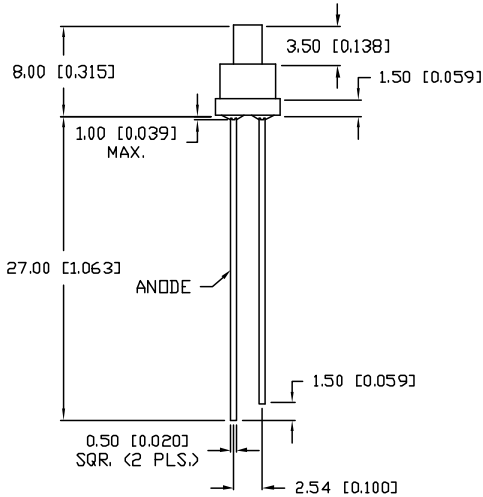

sales@integrated-circuit.com

UNCONTROLLED DOCUMENT

PART NUMBER		REV.
SSL-LX20583YD-FT		A
REV.	E.C.N. NUMBER AND REVISION COMMENTS	DATE
A	E.C.N. #10BRDR. & REDRAWN.	2.20.01

ELECTRO-OPTICAL CHARACTERISTICS $T_A=25^{\circ}\text{C}$ $I_f=20\text{mA}$

PARAMETER	MIN	TYP	MAX	UNITS	TEST COND
PEAK WAVELENGTH		585		nm	
FORWARD VOLTAGE		2.1	2.5	V_f	
REVERSE VOLTAGE	5.0			V_r	$I_f=100\mu\text{A}$
AXIAL INTENSITY		5		mcd	$I_f=20\text{mA}$
VIEWING ANGLE		100		$2x$ theta	
EMITTED COLOR:	YELLOW				
EPOXY LENS FINISH:	YELLOW DIFFUSED				

LIMITS OF SAFE OPERATION AT 25°C

PARAMETER	MAX	UNITS
PEAK FORWARD CURRENT*	150	mA
STEADY CURRENT	30	mA
POWER DISSIPATION	105	mW
DERATE FROM 25°C	-1.2	mW/ $^{\circ}\text{C}$
OPERATING, STORAGE TEMP.	-40 TO +85	$^{\circ}\text{C}$
SOLDERING TEMP.	+260	$^{\circ}\text{C}$
2.0mm FROM BODY		3 SEC. MAX

* $t < 10\mu\text{s}$

*UNLESS OTHERWISE SPECIFIED TOLERANCES PER DECIMAL PRECISION ARE: X=±1 (±0.039), XX=±0.5 (±0.020), XXX=±0.25 (±0.010), XXXX=±0.127 (±0.005), LEAD SIZE=±0.05 (±0.002), LEAD LENGTH=±0.75 (±0.030), MIN.=+DECIMAL PRECISION -0.00, MAX.=+0.00 -DECIMAL PRECISION