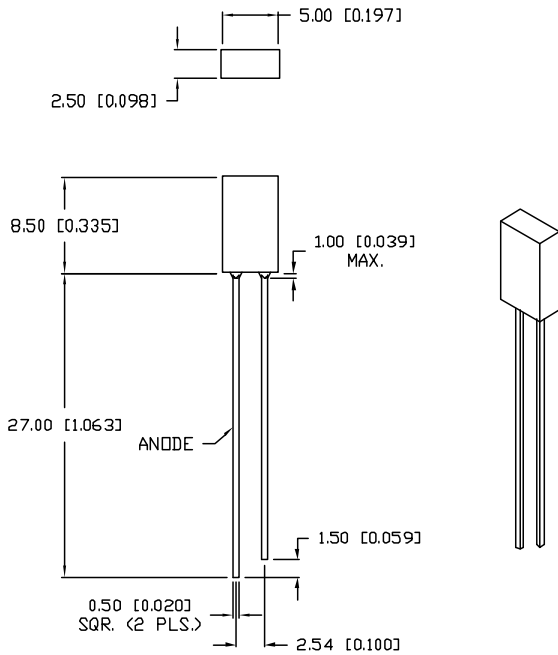

UNCONTROLLED DOCUMENT

PART NUMBER		REV.
SSL-LX25593GD		A
REV.	E.C.N. NUMBER AND REVISION COMMENTS	DATE
A	E.C.N. #10BRDR. & REDRAWN IN 3D.	7.2.01

ELECTRO-OPTICAL CHARACTERISTICS $T_A=25^\circ\text{C}$ $I_f=20\text{mA}$

PARAMETER	MIN	TYP	MAX	UNITS	TEST COND
PEAK WAVELENGTH		565		nm	
FORWARD VOLTAGE		2.2	2.6	V_f	
REVERSE VOLTAGE	5.0			V_r	$I_r=100\mu\text{A}$
AXIAL INTENSITY		3		med	$I_f=20\text{mA}$
VIEWING ANGLE		110		$2x$ theta	
EMITTED COLOR:	GREEN				
EPOXY LENS FINISH:	GREEN DIFFUSED				

LIMITS OF SAFE OPERATION AT 25°C

PARAMETER	MAX	UNITS
PEAK FORWARD CURRENT*	150	mA
STEADY CURRENT	25	mA
POWER DISSIPATION	105	mW
DERATE FROM 25°C	-1.2	mW/ $^\circ\text{C}$
OPERATING, STORAGE TEMP.	-40 TO +85	$^\circ\text{C}$
SOLDERING TEMP.	+260	$^\circ\text{C}$
2.0mm FROM BODY		3 SEC. MAX

* $t < 10\mu\text{s}$

*UNLESS OTHERWISE SPECIFIED TOLERANCES PER DECIMAL PRECISION ARE: X=±1 (±0.039), X.X=±0.5 (±0.020), X.XX=±0.25 (±0.010), X.XXX=±0.127 (±0.005). LEAD SIZE=±0.06 (±0.002), LEAD LENGTH=±0.75 (±0.030). MIN.=+DECIMAL PRECISION -0.00 MAX.=+0.00 -DECIMAL PRECISION